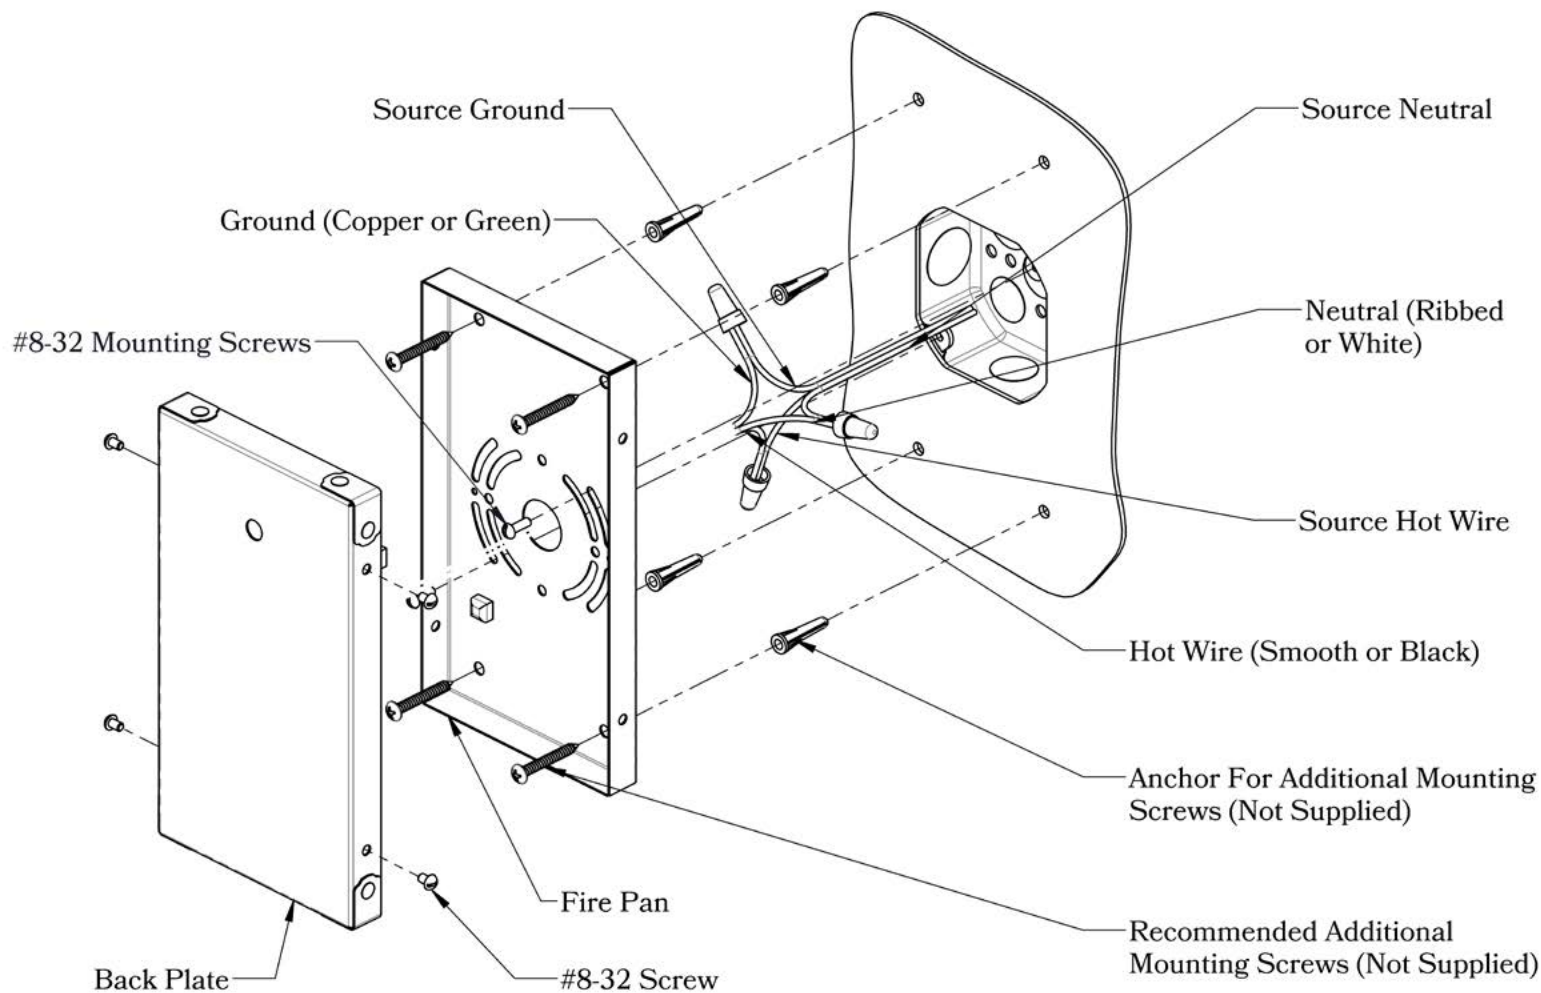

MOUNTING INSTRUCTIONS • Wall Mount With Fire Pan

CAUTION—DISCONNECT POWER

Always shut off power when installing or repairing this (or any other) electrical appliance. Failure to do so may result in severe injury or death. This product must be installed in accordance with applicable installation codes by a person familiar with the construction and operation of the product, and the hazards involved.