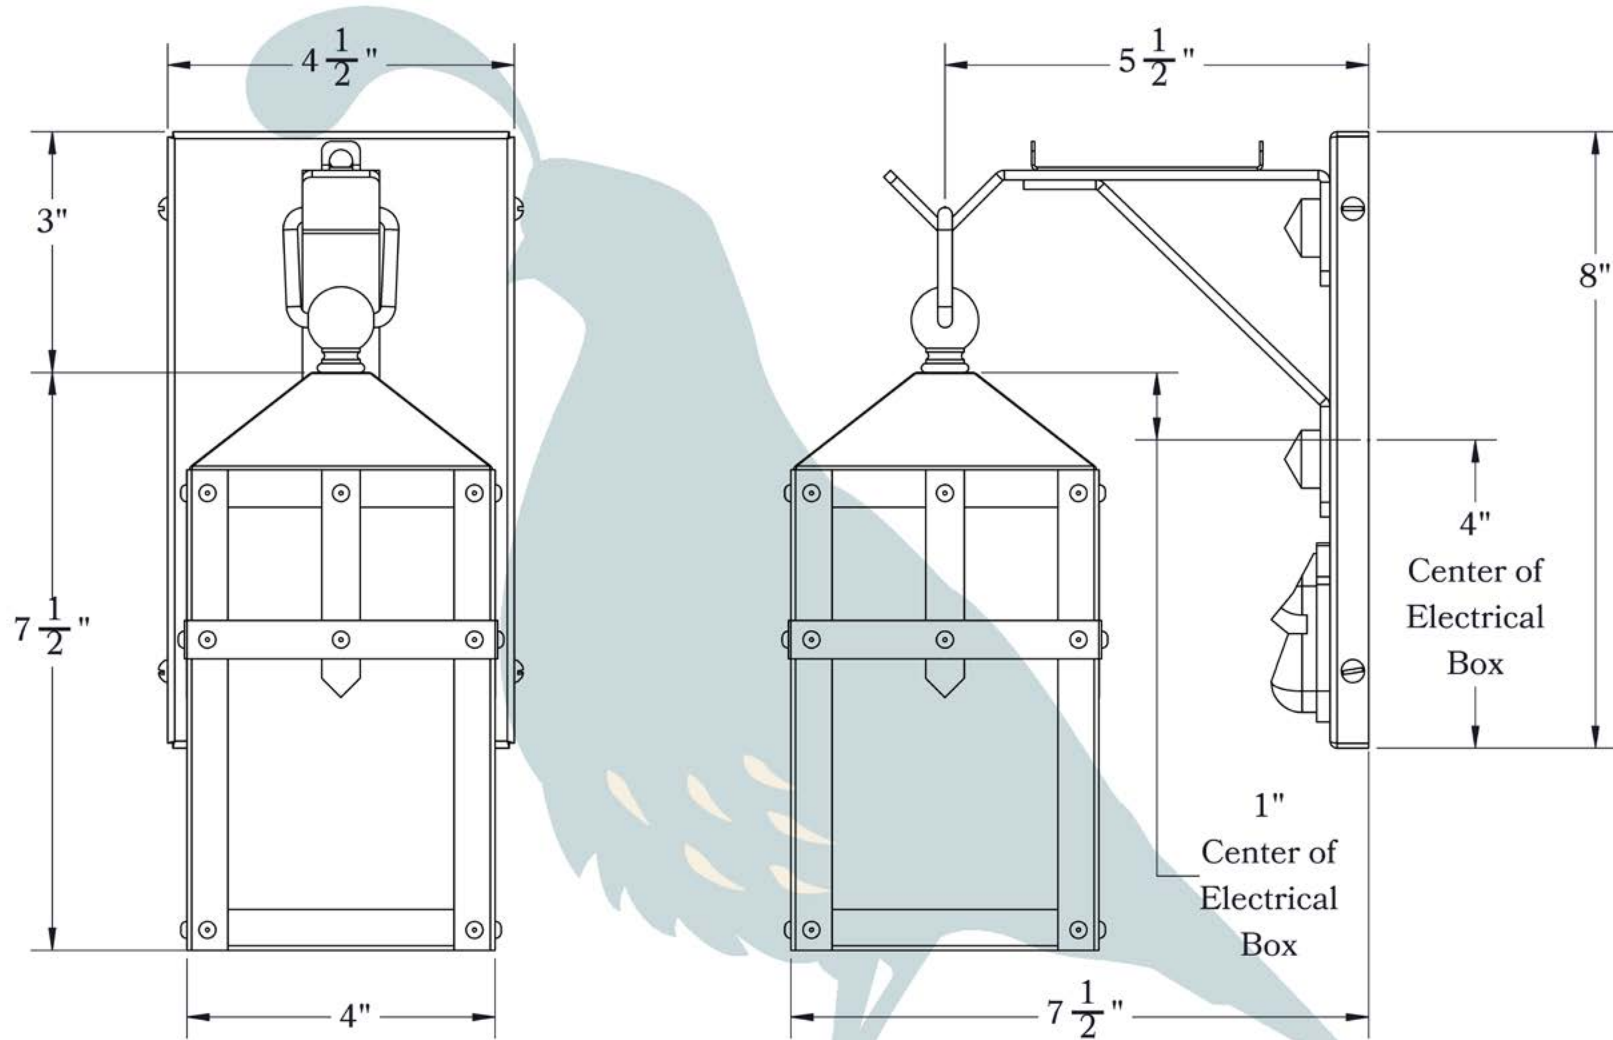

BRETT WATERMAN COLLABORATION  
**Monk's Head Sconce**

**OLD CALIFORNIA**  
FINE LIGHTING &  
HOME GOODS

\*TBD: To Be Determined

975 N ENTERPRISE ST • ORANGE, CA 92867

PRODUCT No. | RST-902-1  
 TITLE | Waterman Collaboration  
 UL RATING | Dry

LAMP BASE | Medium Base (E26)  
 WATTAGE | 60W  
 VOLTAGE | 120V

**PROPRIETARY AND CONFIDENTIAL**  
 The information contained in this drawing is the sole property of Old California. Any reproduction in part or as a whole without written permission from Old California is prohibited.

## DIMENSIONS

Width	4"
Lantern Height	7 1/2"
Height	10 1/2"
Projection	7 1/2"
Mounting Plate	4 1/2" x 8"