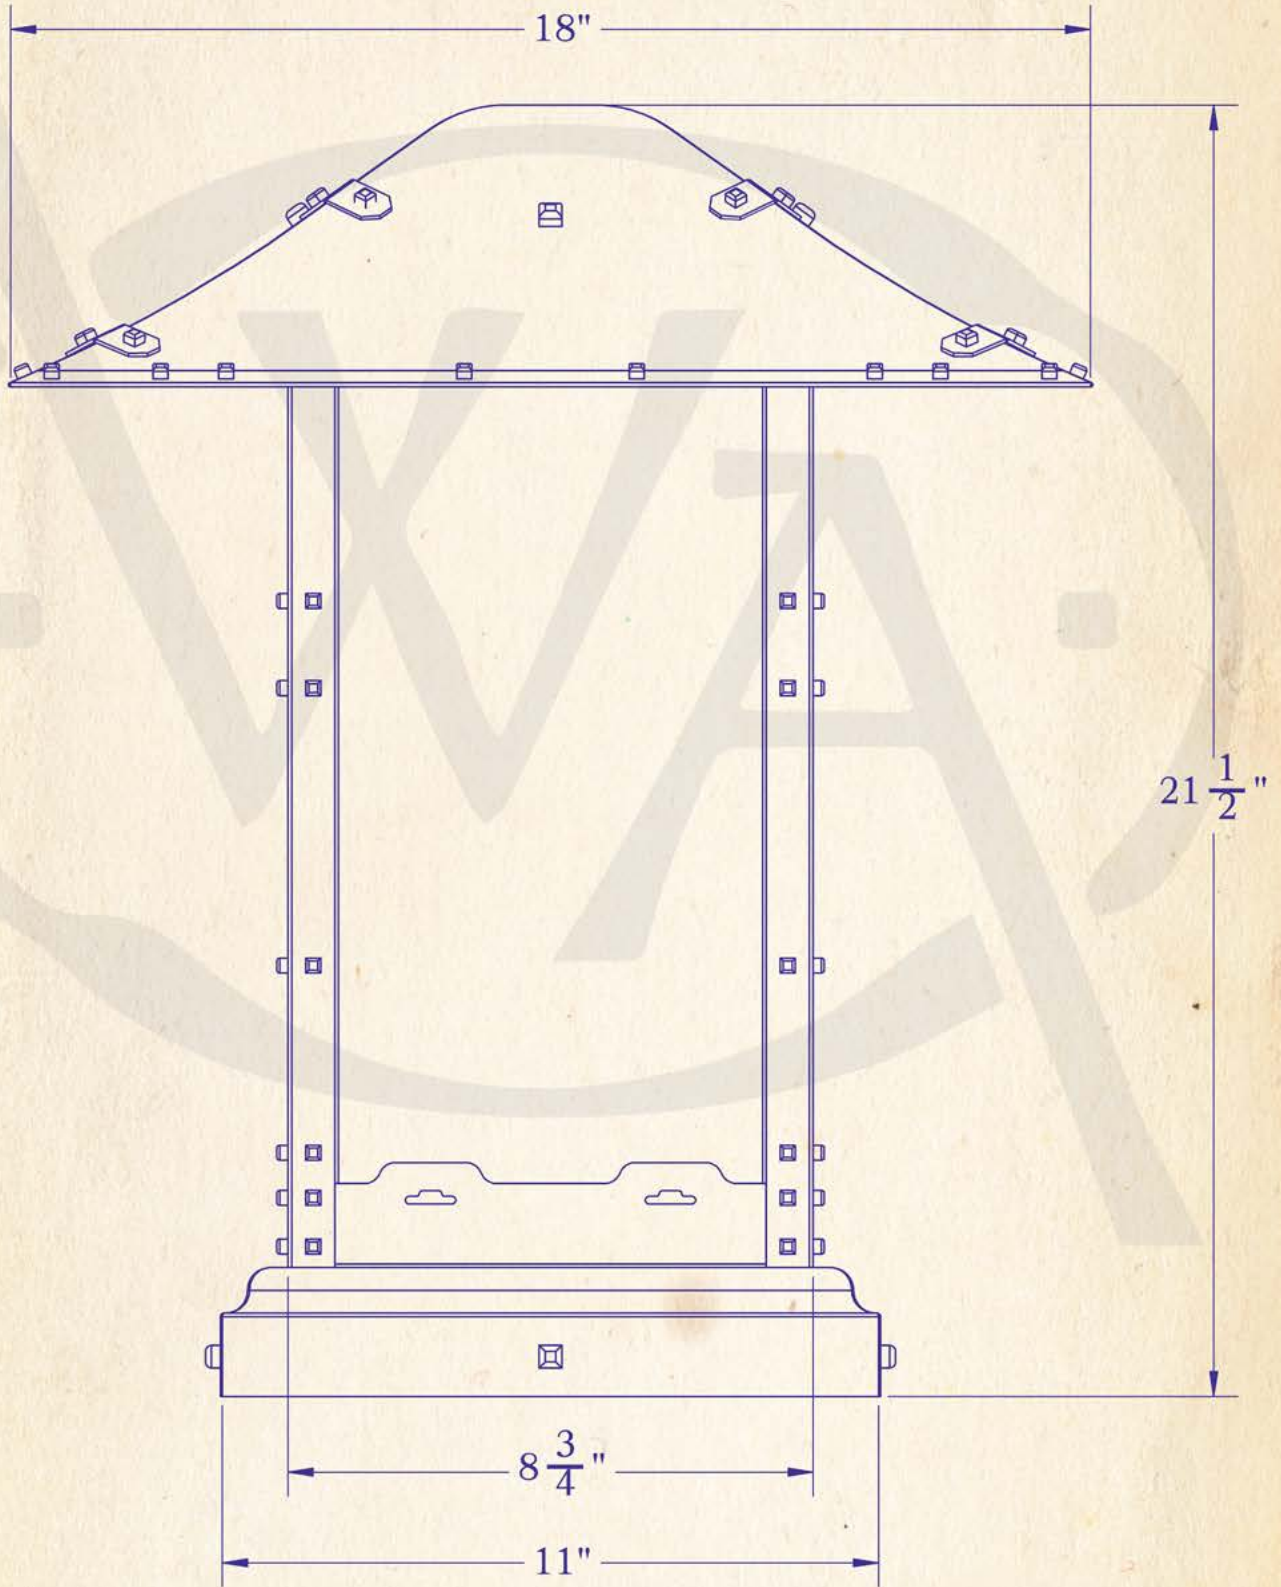

Medium

LAMP BASE	Medium Base (E26)	TITLE	GAMBLE HOUSE Column Mount Lantern
MAX WATTAGE	2-60W	PRODUCT NO.	8003-6
VOLTAGE	12V or 120V		
UL RATING	Wet		

PROPRIETARY AND CONFIDENTIAL
The information contained in this drawing is the sole property of Old California. Any reproduction in part or as a whole without written permission from Old California is prohibited.