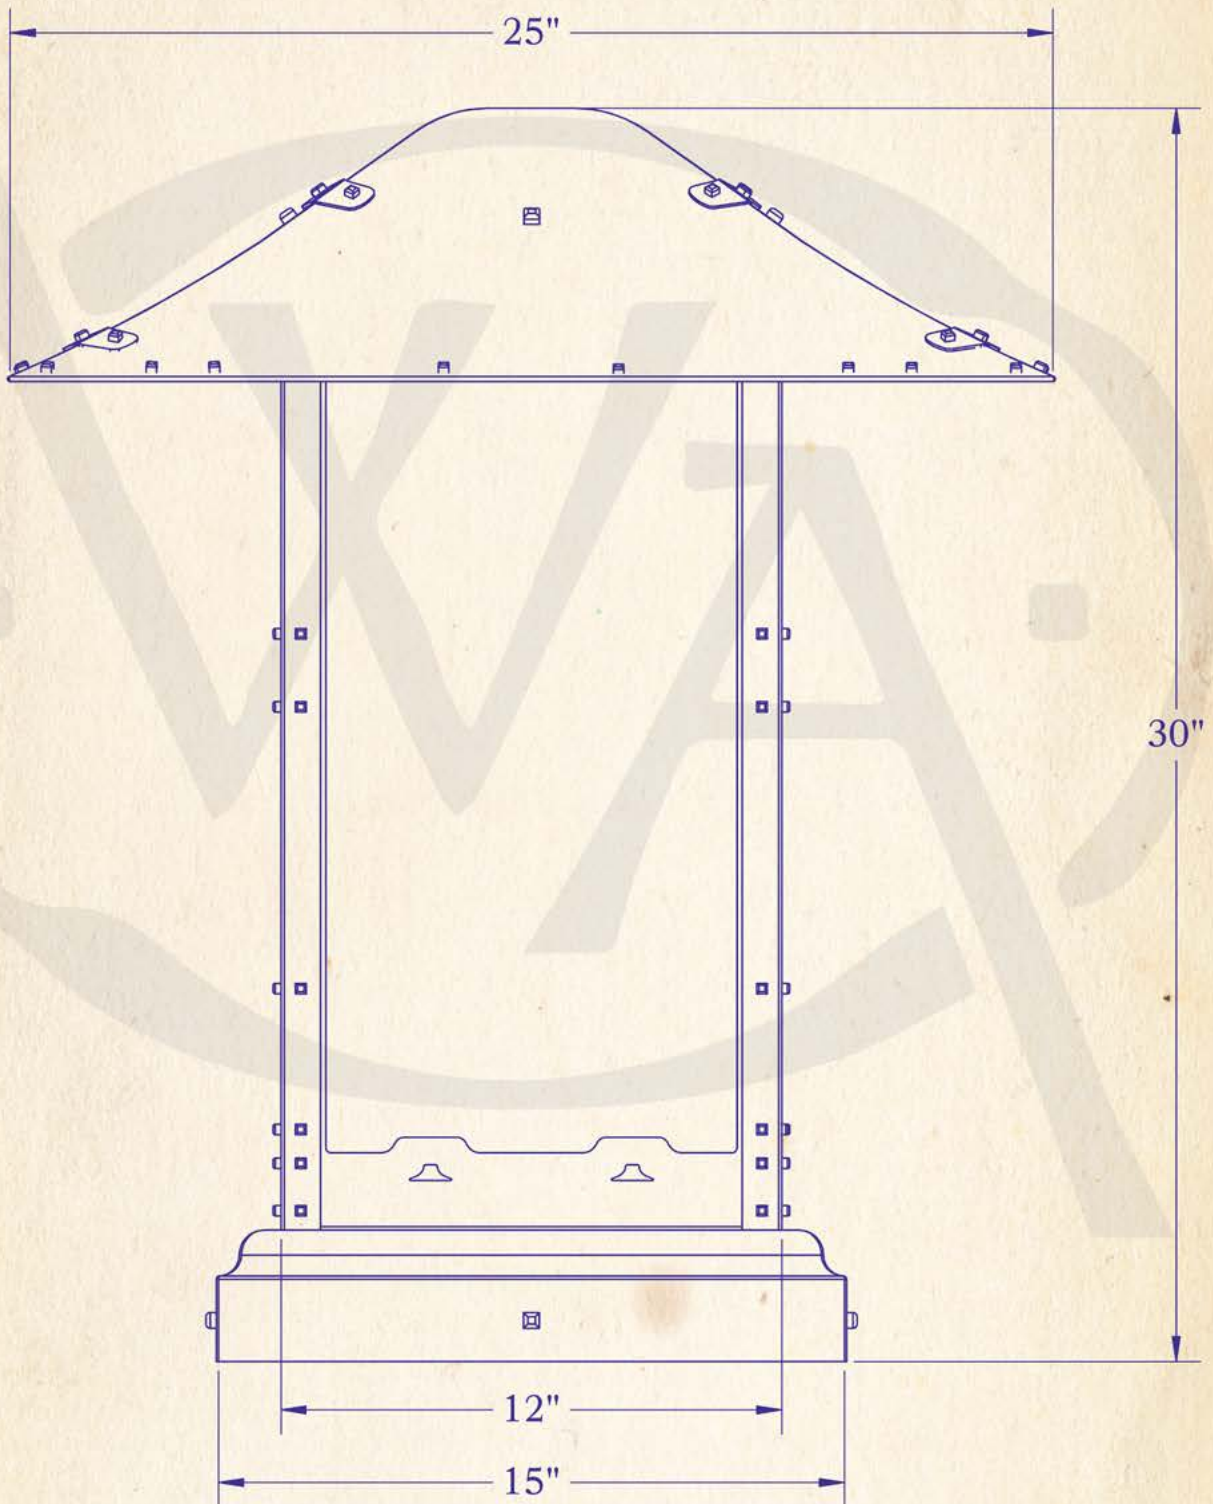

NINE-HUNDRED-SEVENTY-FIVE-NORTH-ENTERPRISE-STREET-ORANGE-CALIFORNIA

LAMP BASE	Medium Base (E26)
MAX WATTAGE	3-60W
VOLTAGE	12V or 120V
UL RATING	Wet

TITLE  
**GAMBLE HOUSE**  
Column Mount Lantern

PRODUCT NO.  
**8004-6**

---

**DIMENSIONS**

---

Roof Width	25"
Body Width	12"
Height	30"
Mounting Plate	15"

---

**ELECTRICAL**

---

UL Rating	Wet
Voltage	12v or 120v
Socket Type	Medium Base - E26
Number of Light Bulbs	3
Max Wattage per Bulb	60w
LED Bulb	Supplied