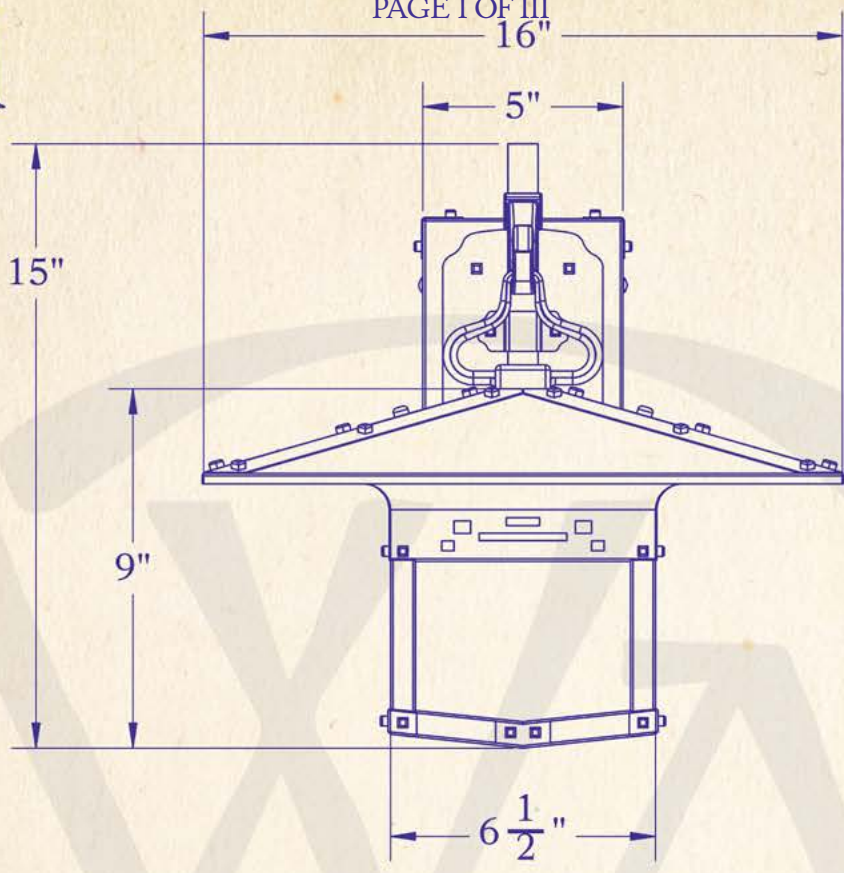

THE WENTWORTH AVENUE COLLECTION

OLD CALIFORNIA

'Where historie & architecture come to lyt'

BLACKER HOUSE LANTERN ON A HOOKED ARM

**A REPRODUCTION OF THE PORTE-COCHERE
LANTERN FROM THE BLACKER HOUSE, ON A
HOOKED ARM • PASADENA, CALIFORNIA • 1907**

NINE-HUNDRED-SEVENTY-FIVE-NORTH-ENTERPRISE-STREET-ORANGE-CALIFORNIA

Small

Center of
Electrical
Box

LAMP BASE	Medium Base (E26)
MAX WATTAGE	60W
VOLTAGE	120V
UL RATING	Damp

TITLE	BLACKER HOUSE Lantern With Hook Arm
PRODUCT NO.	8012-1

DIMENSIONS

Roof Width	16"
Body Width	6 1/2"
Lantern Height	9"
Height	15"
Projection	20 1/2"
Mounting Plate	5" x 9"

ELECTRICAL

UL Rating	Damp
Voltage	120v
Socket Type	Medium Base - E26
Number of Light Bulbs	1
Max Wattage per Bulb	60w
LED Bulb	Supplied
Dimmable	Yes