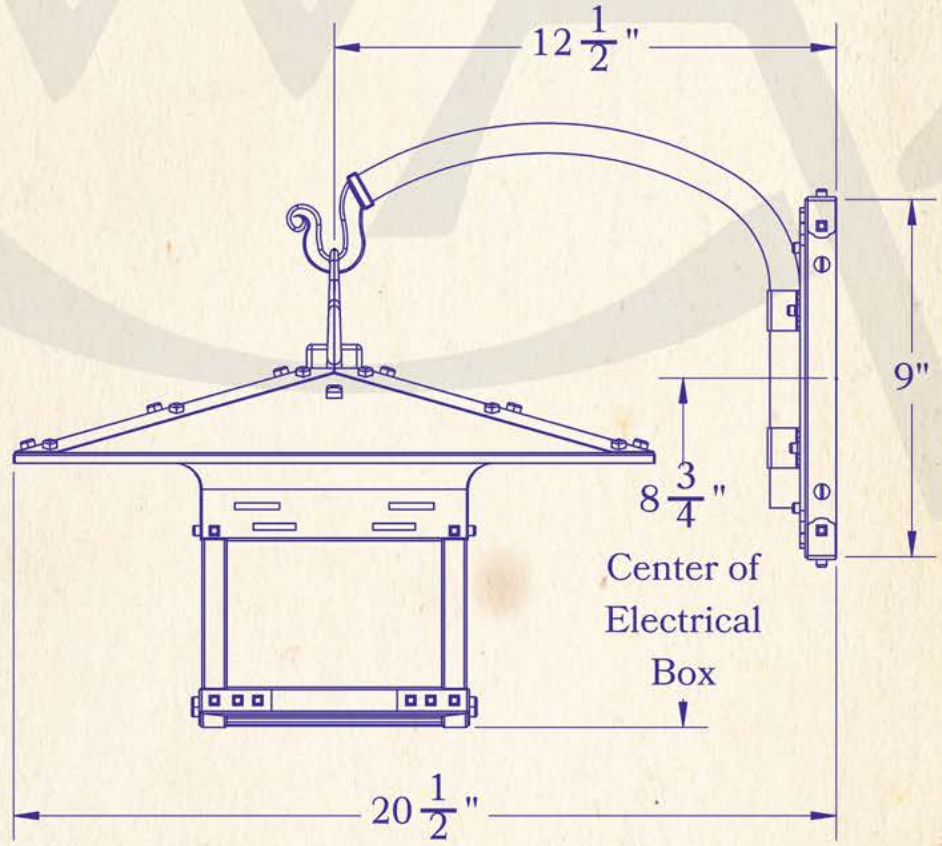

NINE-HUNDRED-SEVENTY-FIVE-NORTH-ENTERPRISE-STREET-ORANGE-CALIFORNIA

Small

Center of
Electrical
Box

LAMP BASE	Medium Base (E26)
MAX WATTAGE	60W
VOLTAGE	120V
UL RATING	Damp

TITLE	BLACKER HOUSE Lantern With Hook Arm
PRODUCT NO.	8012-1

DIMENSIONS

Roof Width	16"
Body Width	6 1/2"
Lantern Height	9"
Height	15"
Projection	20 1/2"
Mounting Plate	5" x 9"

ELECTRICAL

UL Rating	Damp
Voltage	120v
Socket Type	Medium Base - E26
Number of Light Bulbs	1
Max Wattage per Bulb	60w
LED Bulb	Supplied
Dimmable	Yes