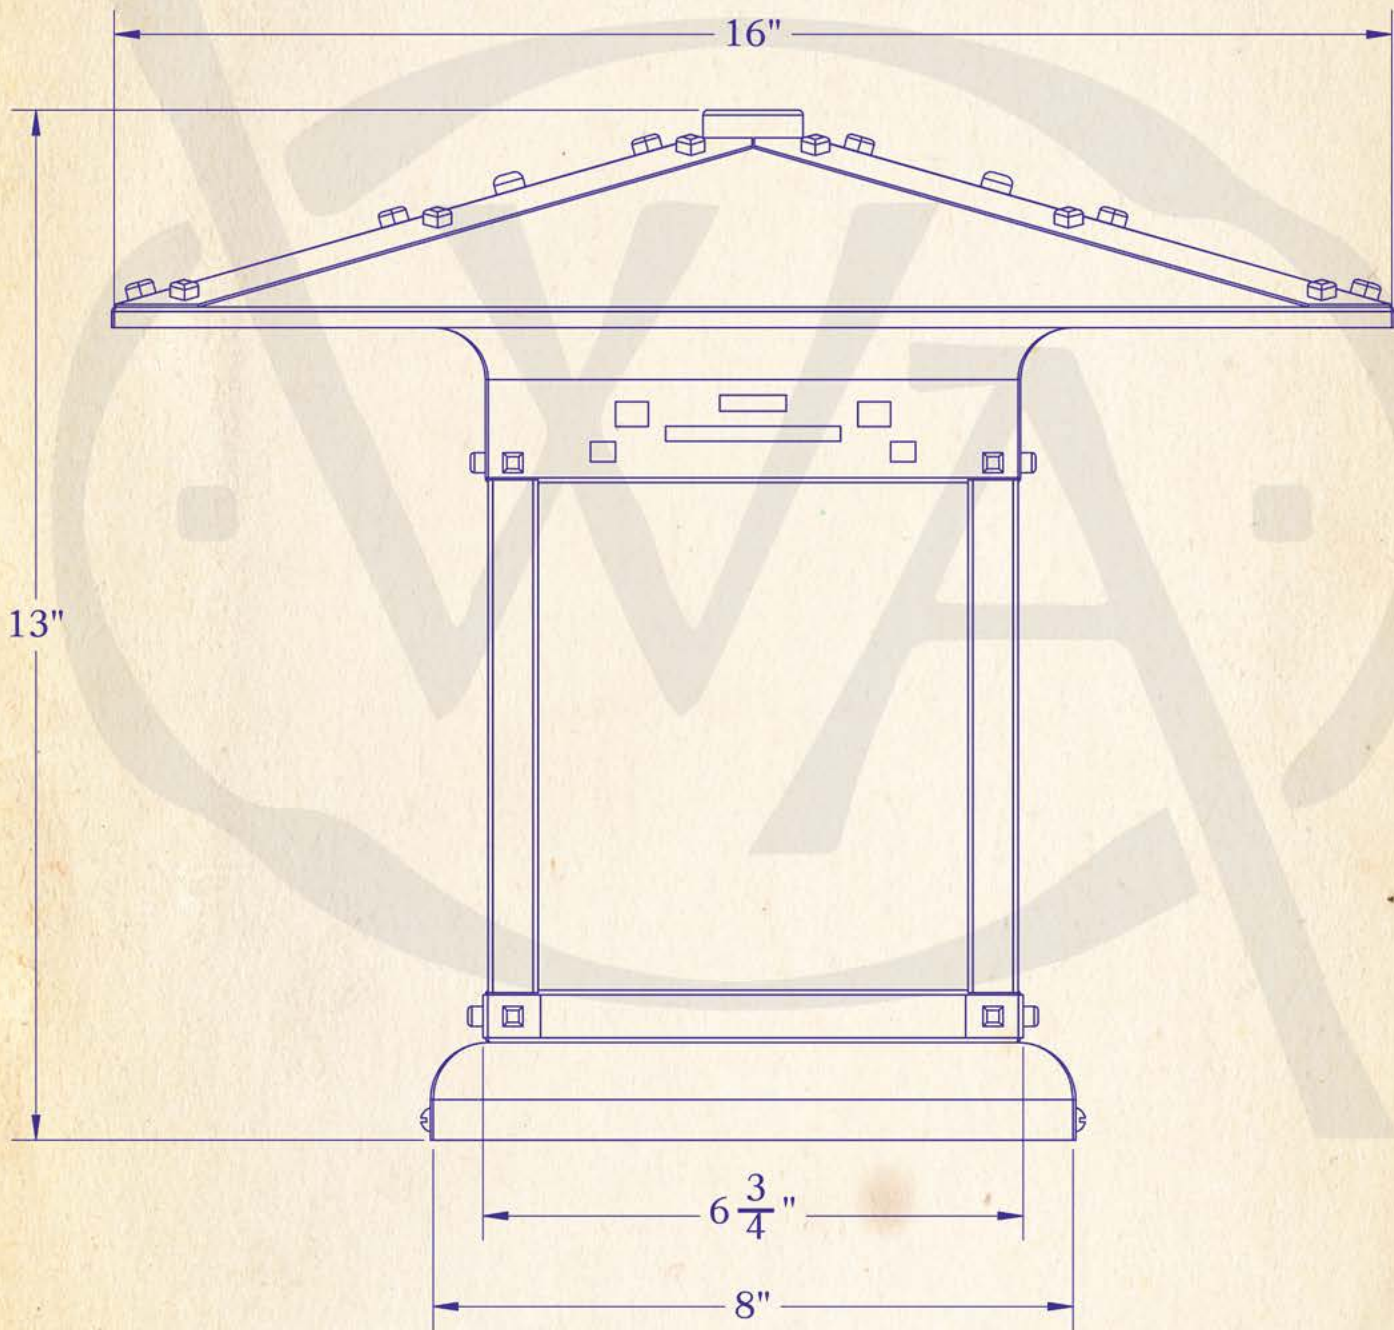

THE WENTWORTH AVENUE COLLECTION

OLD CALIFORNIA

'Where historie & architecture come to lyt'

BLACKER HOUSE COLUMN MOUNTED LANTERN

A REPRODUCTION OF THE PORTE-COCHERE
LANTERN FROM THE BLACKER HOUSE,
MODIFIED TO ADORN A COLUMN OR PIER
PASADENA, CALIFORNIA • 1907

NINE-HUNDRED-SEVENTY-FIVE-NORTH-ENTERPRISE-STREET-ORANGE-CALIFORNIA

LAMP BASE	Medium Base (E26)
MAX WATTAGE	60W
VOLTAGE	12V or 120V
UL RATING	Wet

TITLE
BLACKER HOUSE
Column Mount Lantern

PRODUCT NO.

8012-6

DIMENSIONS

Roof Width	16"
Body Width	6 3/4"
Height	13"
Mounting Plate	8"

ELECTRICAL

UL Rating	Wet
Voltage	12v or 120v
Socket Type	Medium Base - E26
Number of Light Bulbs	1
Max Wattage per Bulb	60w
LED Bulb	Supplied