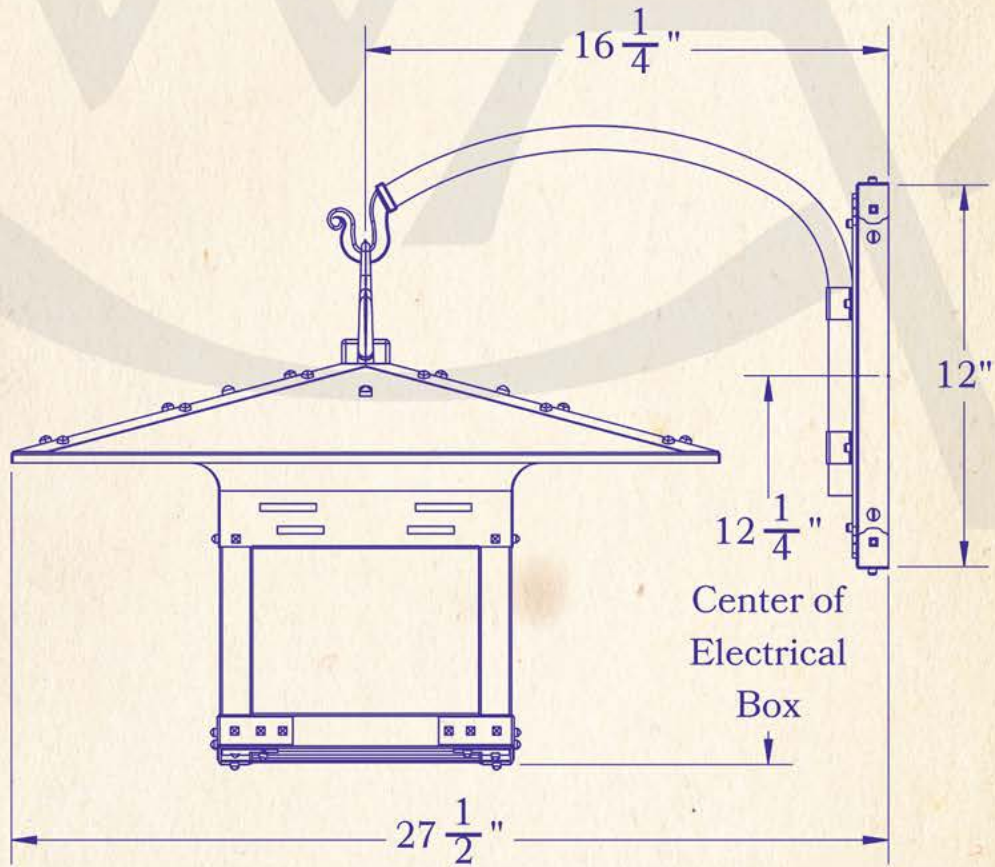

THE WENTWORTH AVENUE COLLECTION

OLD CALIFORNIA

'Where historie & architecture come to lyt'

BLACKER HOUSE LANTERN ON A HOOKED ARM

**A REPRODUCTION OF THE PORTE-COCHERE
LANTERN FROM THE BLACKER HOUSE, ON A
HOOKED ARM • PASADENA, CALIFORNIA • 1907**

NINE-HUNDRED-SEVENTY-FIVE-NORTH-ENTERPRISE-STREET-ORANGE-CALIFORNIA

Medium

LAMP BASE	Medium Base (E26)
MAX WATTAGE	60W
VOLTAGE	120V
UL RATING	Damp

TITLE	BLACKER HOUSE Lantern With Hook Arm
PRODUCT NO.	8013-1

 DIMENSIONS

Roof Width	22"
Body Width	9"
Lantern Height	12 1/2"
Height	19 3/4"
Projection	27 1/2"
Mounting Plate	6" x 12"

 ELECTRICAL

UL Rating	Damp
Voltage	120v
Socket Type	Medium Base - E26
Number of Light Bulbs	1
Max Wattage per Bulb	60w
LED Bulb	Supplied
Dimmable	Yes