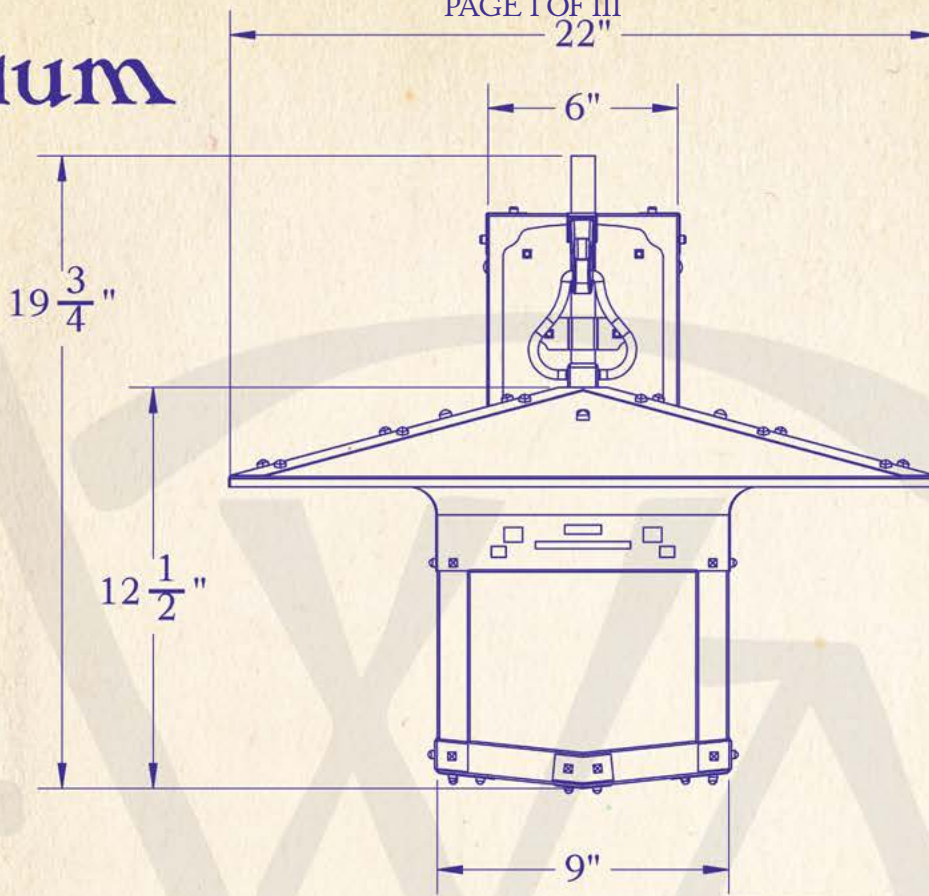

THE WENTWORTH AVENUE COLLECTION

OLD CALIFORNIA

'Where historie & architecture come to lyt'

BLACKER HOUSE LANTERN ON A HOOKED ARM

**A REPRODUCTION OF THE PORTE-COCHERE
LANTERN FROM THE BLACKER HOUSE, ON A
HOOKED ARM • PASADENA, CALIFORNIA • 1907**

NINE-HUNDRED-SEVENTY-FIVE-NORTH-ENTERPRISE-STREET-ORANGE-CALIFORNIA

Medium

LAMP BASE	Medium Base (E26)
MAX WATTAGE	60W
VOLTAGE	120V
UL RATING	Damp

TITLE	BLACKER HOUSE Lantern With Hook Arm
PRODUCT NO.	8013-1

DIMENSIONS

Roof Width	22"
Body Width	9"
Lantern Height	12 1/2"
Height	19 3/4"
Projection	27 1/2"
Mounting Plate	6" x 12"

ELECTRICAL

UL Rating	Damp
Voltage	120v
Socket Type	Medium Base - E26
Number of Light Bulbs	1
Max Wattage per Bulb	60w
LED Bulb	Supplied
Dimmable	Yes