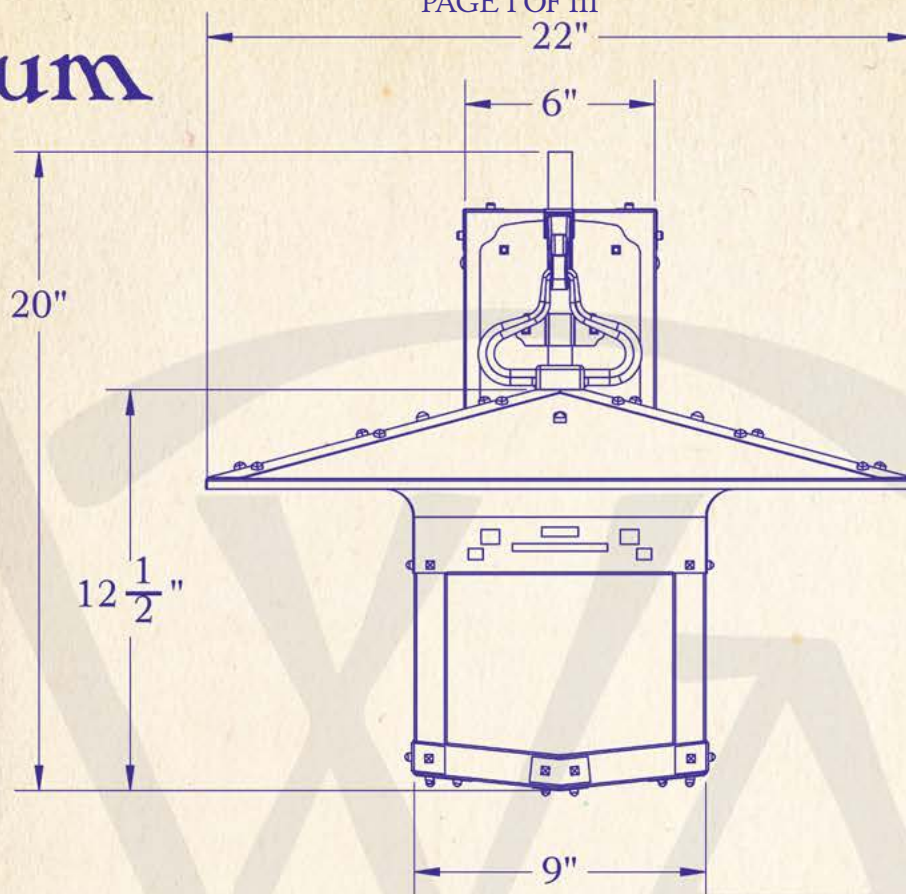

Medium

LAMP BASE	Medium Base (E26)
MAX WATTAGE	60W
VOLTAGE	120V
UL RATING	Damp

TITLE	BLACKER HOUSE Lantern With Hook Arm
PRODUCT NO.	8013-1

PROPRIETARY AND CONFIDENTIAL
The information contained in this drawing is the sole property of Old California. Any reproduction in part or as a whole without written permission from Old California is prohibited.