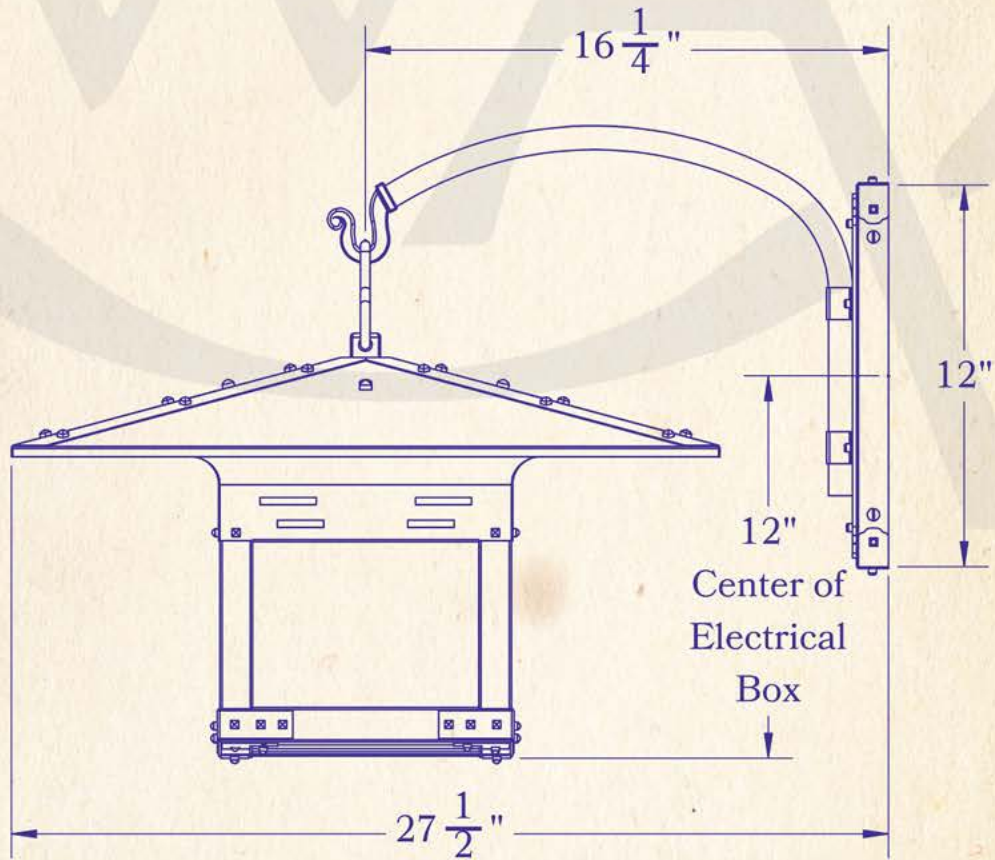

NINE-HUNDRED-SEVENTY-FIVE-NORTH-ENTERPRISE-STREET-ORANGE-CALIFORNIA

Medium

LAMP BASE	Medium Base (E26)
MAX WATTAGE	60W
VOLTAGE	120V
UL RATING	Damp

TITLE	BLACKER HOUSE Lantern With Hook Arm
PRODUCT NO.	8013-1

DIMENSIONS

Roof Width	22"
Body Width	9"
Lantern Height	12 1/2"
Height	19 3/4"
Projection	27 1/2"
Mounting Plate	6" x 12"

ELECTRICAL

UL Rating	Damp
Voltage	120v
Socket Type	Medium Base - E26
Number of Light Bulbs	1
Max Wattage per Bulb	60w
LED Bulb	Supplied
Dimmable	Yes