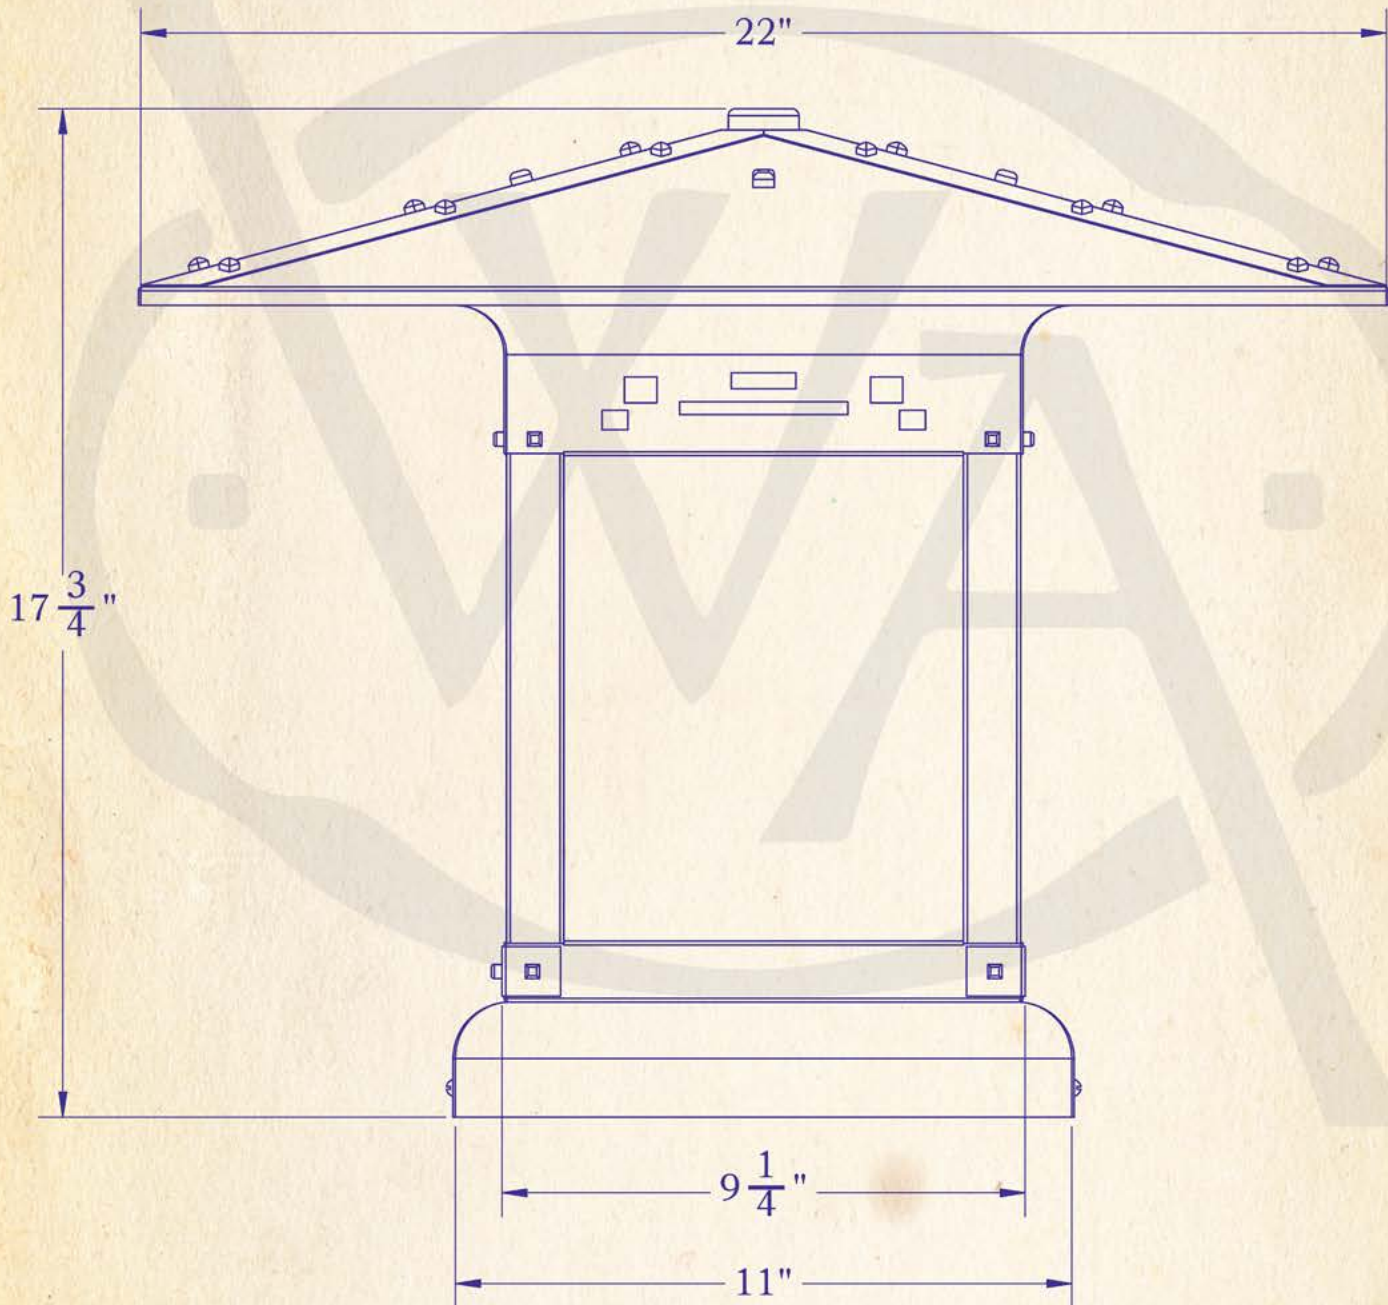

THE WENTWORTH AVENUE COLLECTION

OLD CALIFORNIA

'Where historie & architecture come to lyt'

BLACKER HOUSE COLUMN MOUNTED LANTERN

A REPRODUCTION OF THE PORTE-COCHERE
LANTERN FROM THE BLACKER HOUSE,
MODIFIED TO ADORN A COLUMN OR PIER
PASADENA, CALIFORNIA • 1907

NINE-HUNDRED-SEVENTY-FIVE-NORTH-ENTERPRISE-STREET-ORANGE-CALIFORNIA

Medium

LAMP BASE	Medium Base (E26)	TITLE	BLACKER HOUSE Column Mount Lantern
MAX WATTAGE	60W	PRODUCT NO.	8013-6
VOLTAGE	12V or 120V		
UL RATING	Wet		

DIMENSIONS

Roof Width	22"
Body Width	9 1/4"
Height	17 3/4"
Mounting Plate	11"

ELECTRICAL

UL Rating	Wet
Voltage	12v or 120v
Socket Type	Medium Base - E26
Number of Light Bulbs	1
Max Wattage per Bulb	60w
LED Bulb	Supplied