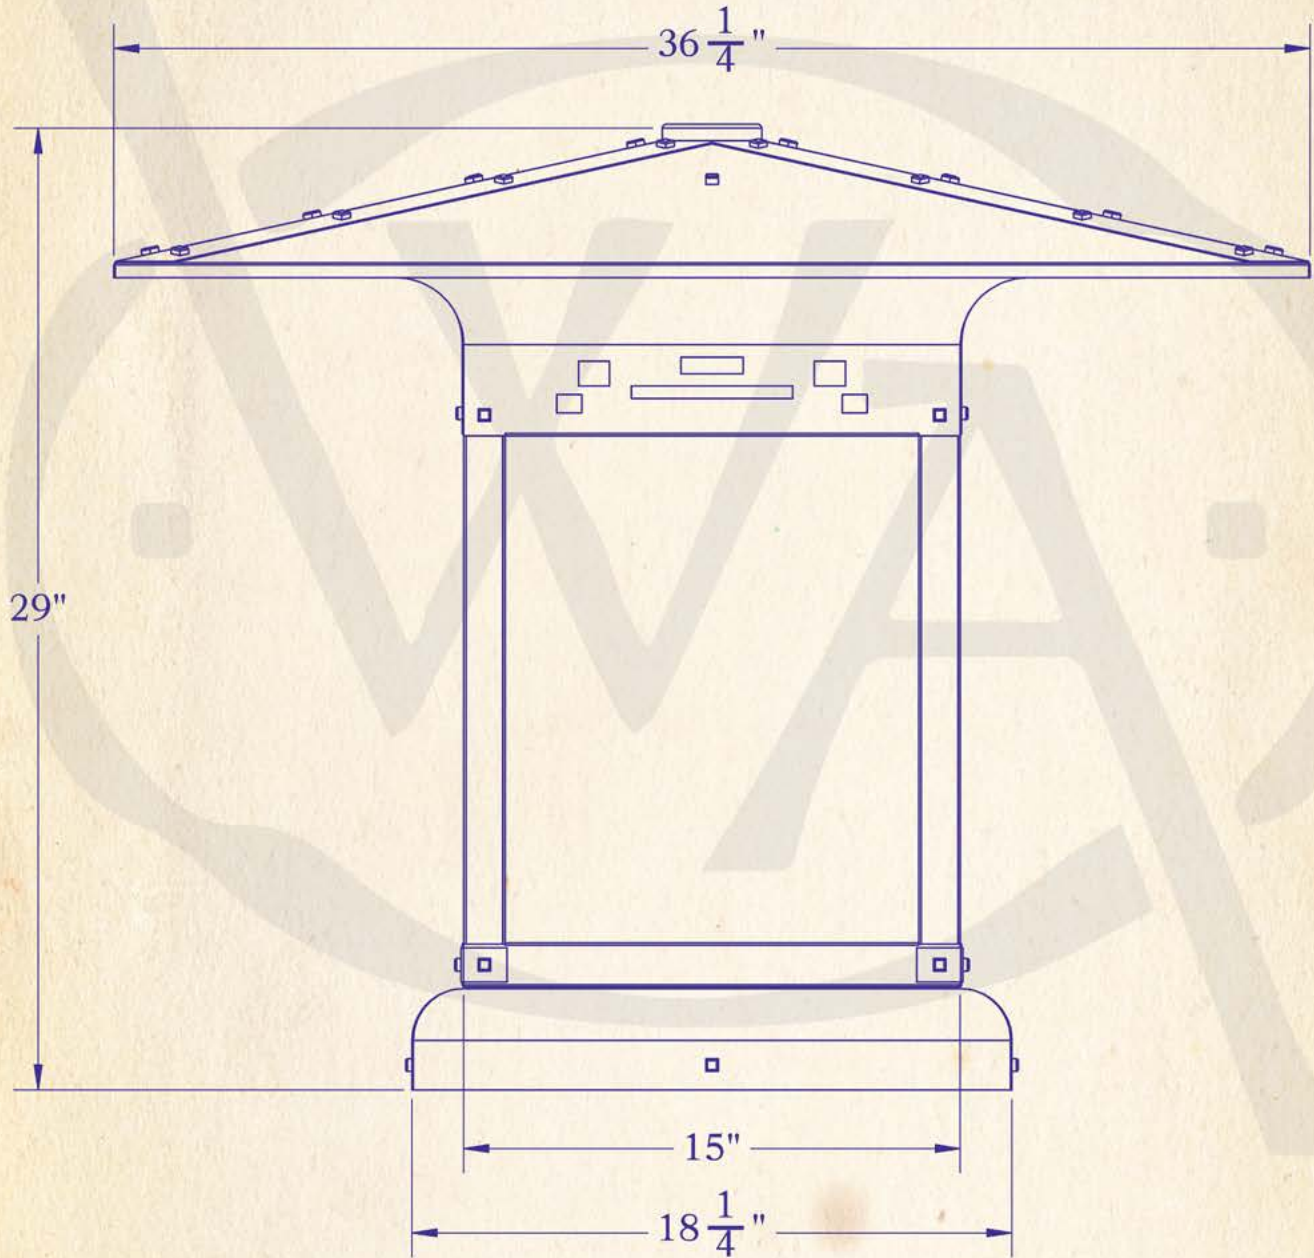

THE WENTWORTH AVENUE COLLECTION

OLD CALIFORNIA

'Where historie & architecture come to lyt'

BLACKER HOUSE COLUMN MOUNTED LANTERN

A REPRODUCTION OF THE PORTE-COCHERE
LANTERN FROM THE BLACKER HOUSE,
MODIFIED TO ADORN A COLUMN OR PIER
PASADENA, CALIFORNIA • 1907

NINE-HUNDRED-SEVENTY-FIVE-NORTH-ENTERPRISE-STREET-ORANGE-CALIFORNIA

LAMP BASE	Medium Base (E26)
MAX WATTAGE	2-60W
VOLTAGE	12V or 120V
UL RATING	Wet

TITLE	BLACKER HOUSE Column Mount Lantern
PRODUCT NO.	8015-6

DIMENSIONS

Roof Width	36 1/4"
Body Width	15"
Height	29"
Mounting Plate	18 1/4"

ELECTRICAL

UL Rating	Wet
Voltage	12v or 120v
Socket Type	Medium Base - E26
Number of Light Bulbs	2
Max Wattage per Bulb	60w
LED Bulb	Supplied