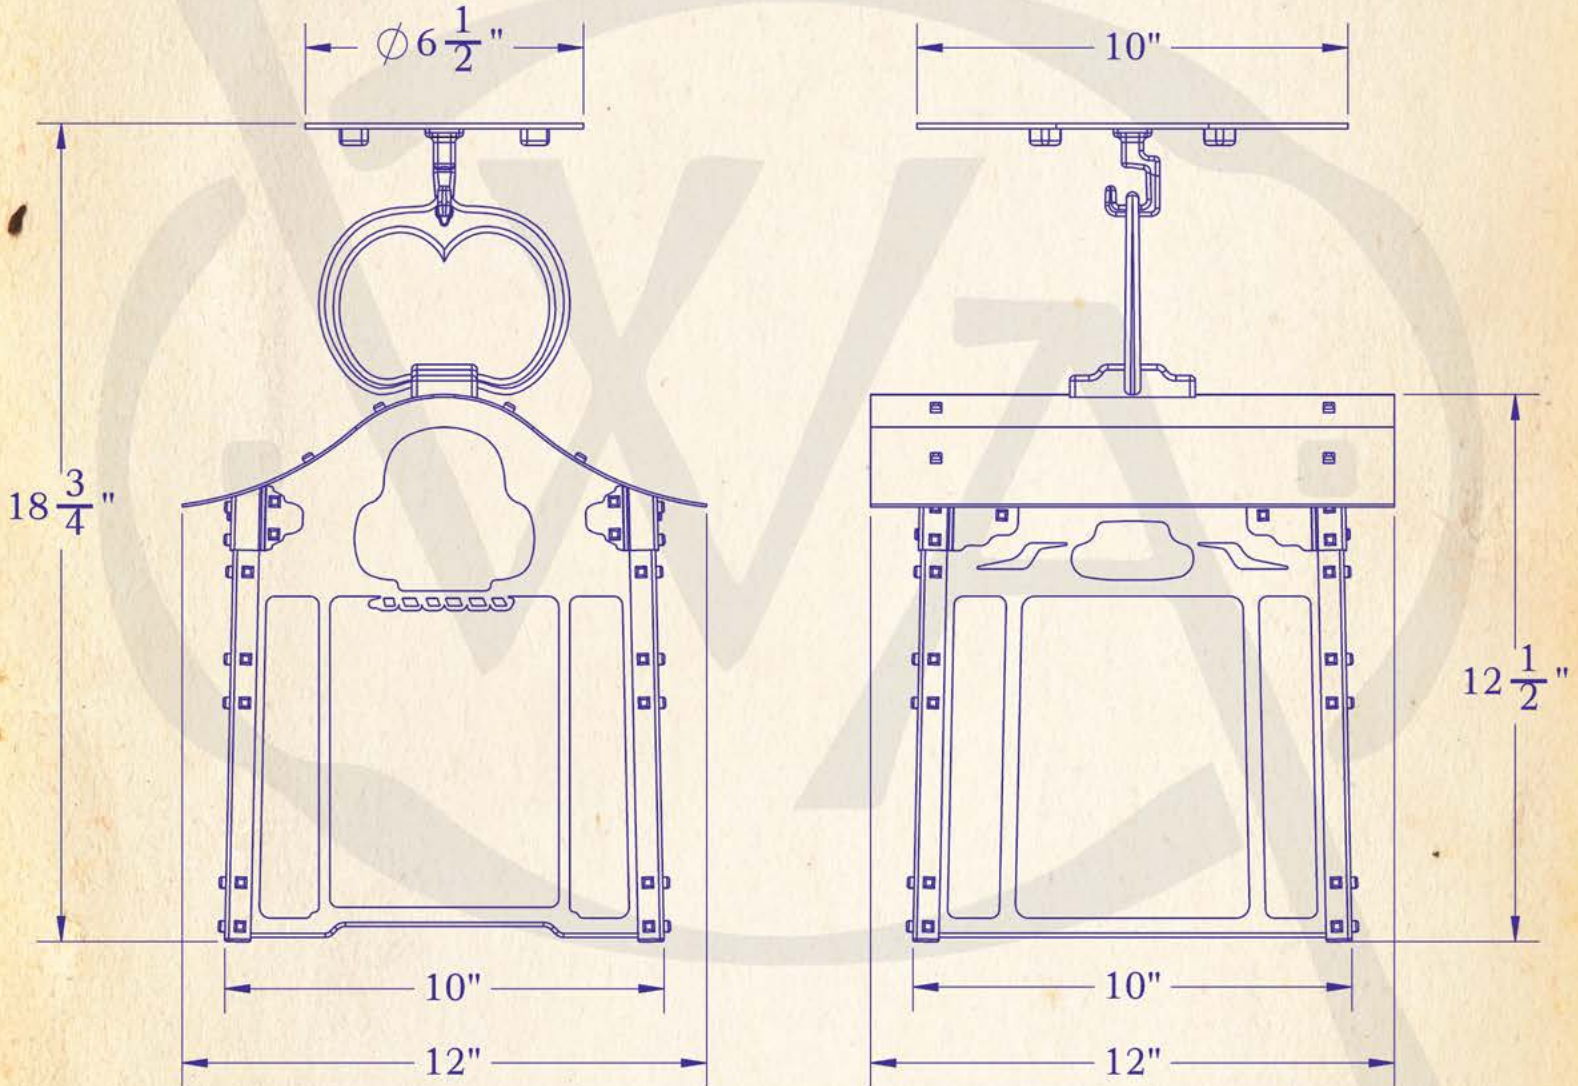

THE WENTWORTH AVENUE COLLECTION

OLD CALIFORNIA

'Where historie & architecture come to lyt'

GAMBLE HOUSE CRANE & ROSE LANTERN

**A REPRODUCTION OF THE LANDING
LANTERN FROM THE GAMBLE HOUSE
IN PASADENA, CALIFORNIA • FEATUR-
ING THE GAMBLE FAMILY CREST • 1908**

NINE-HUNDRED-SEVENTY-FIVE-NORTH-ENTERPRISE-STREET-ORANGE-CALIFORNIA

LAMP BASE	Medium Base (E26)
MAX WATTAGE	60W
VOLTAGE	120V
UL RATING	Damp

TITLE
GAMBLE HOUSE
Crane & Rose Lantern

PRODUCT NO.

8032-4

PROPRIETARY AND CONFIDENTIAL
The information contained in this drawing is the sole property of Old California. Any reproduction in part or as a whole without written permission from Old California is prohibited.

DIMENSIONS

Roof Width	12"
Body Width	10"
Lantern Height	12 1/2"
Height	18 3/4"
Canopy	6 1/2" x 10"

ELECTRICAL

UL Rating	Damp
Voltage	120v
Socket Type	Medium Base - E26
Number of Light Bulbs	1
Max Wattage per Bulb	60w
LED Bulb	Supplied
Dimmable	Yes