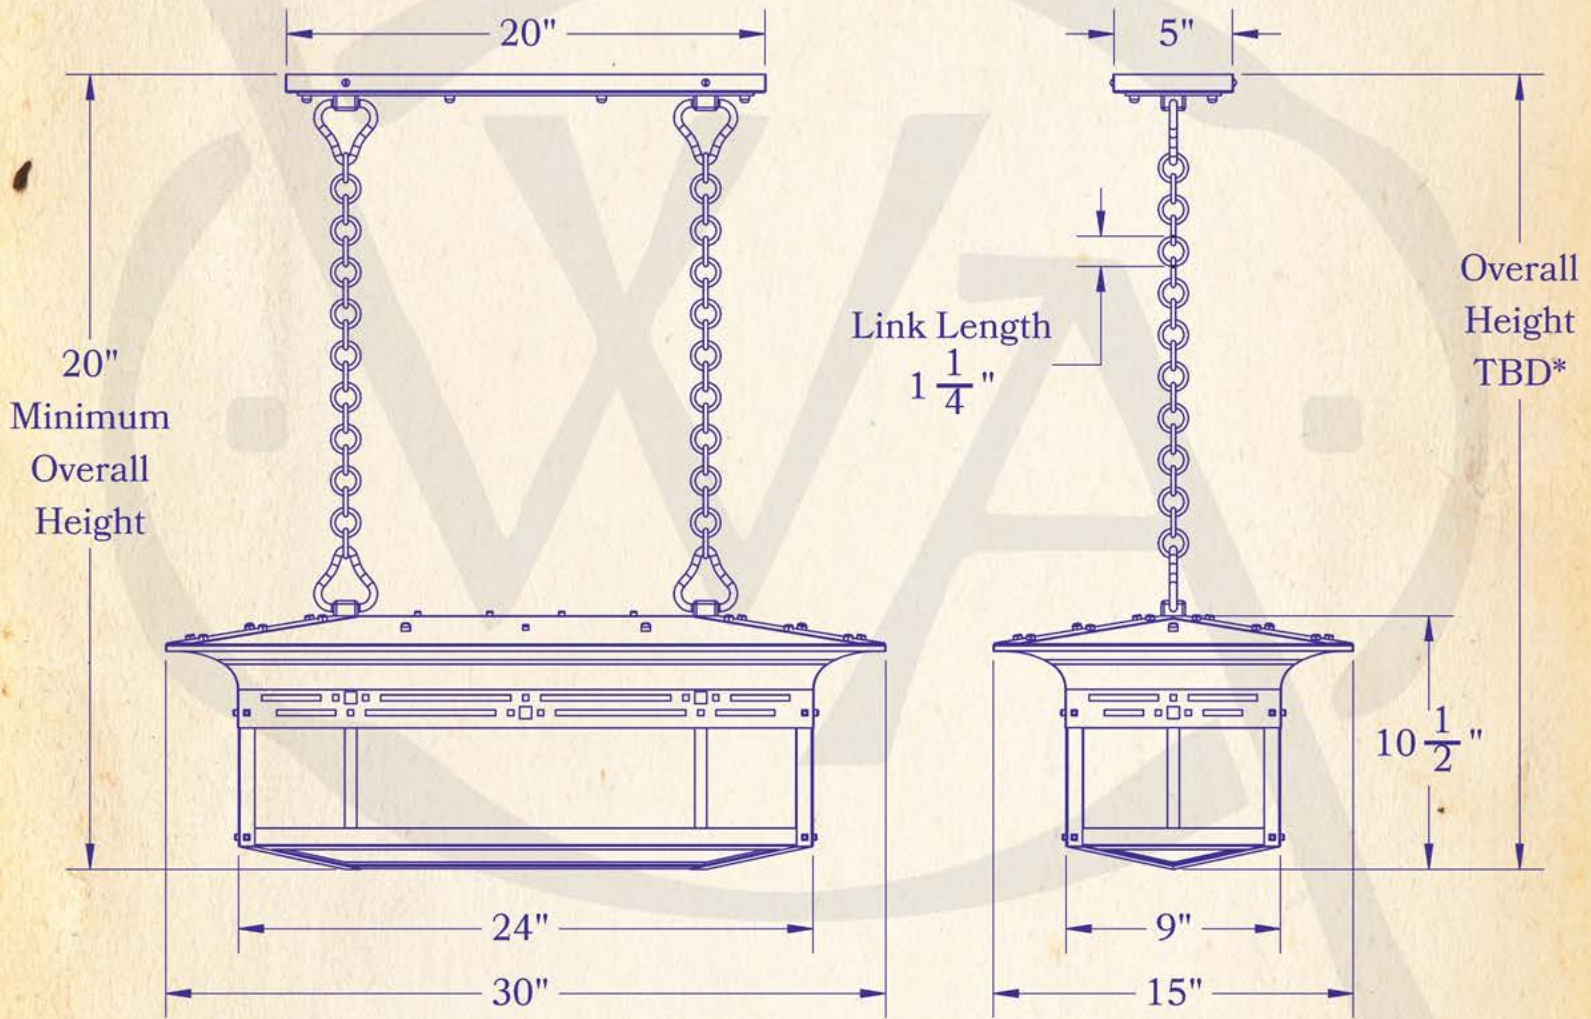

NINE-HUNDRED-SEVENTY-FIVE-NORTH-ENTERPRISE-STREET-ORANGE-CALIFORNIA

LAMP BASE	Medium Base (E26)
MAX WATTAGE	3-100W
VOLTAGE	120V
UL RATING	Damp

TITLE
BLACKER HOUSE
Rectangular Chandelier

PRODUCT NO.
8064-24

DIMENSIONS

Roof Width	30" x 15"
Body Width	24" x 9"
Lantern Height	10 1/2"
Minimum Height	20"
Canopy	20" x 5"

ELECTRICAL

UL Rating	Damp
Voltage	120V
Socket Type	Medium Base - E26
Number of Light Bulbs	3
Max Wattage per Bulb	60w
LED Bulb	Supplied
Dimmable	Yes