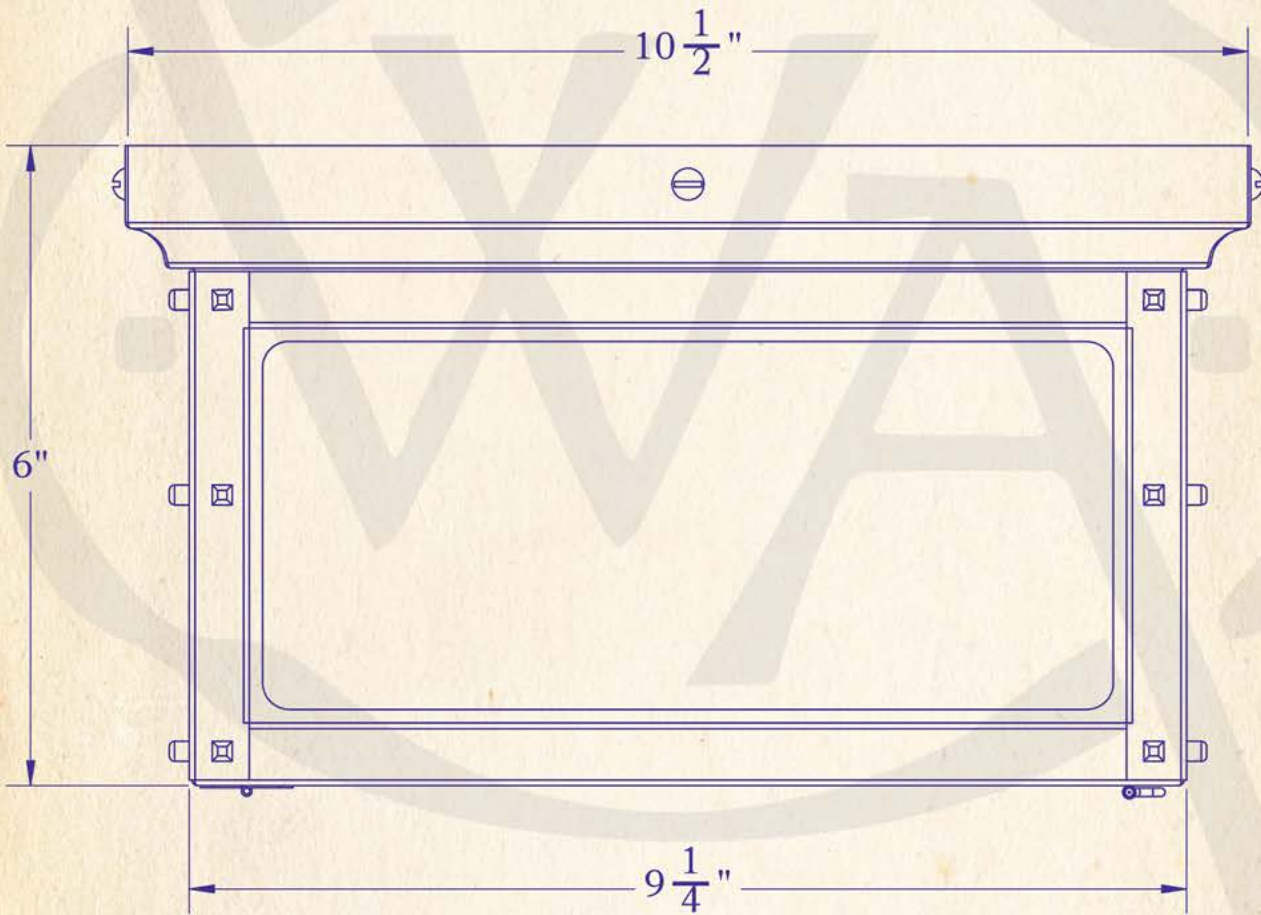

NINE-HUNDRED-SEVENTY-FIVE-NORTH-ENTERPRISE-STREET-ORANGE-CALIFORNIA

LAMP BASE	Medium Base (E26)
MAX WATTAGE	60W
VOLTAGE	120V
UL RATING	Damp

TITLE WENTWORTH AVE.
COLLECTION
Flush Mount Ceiling Light

PRODUCT NO.
8072-5

DIMENSIONS

Height	6"
Width	10 1/2"
Body Width	9 1/4"
Mounting Plate	10 1/2"

ELECTRICAL

UL Rating	Damp
Voltage	120V
Socket Type	Medium Base - E26
Number of Light Bulbs	1
Max Wattage per Bulb	60w
LED Bulb	Supplied
Dimmable	Yes