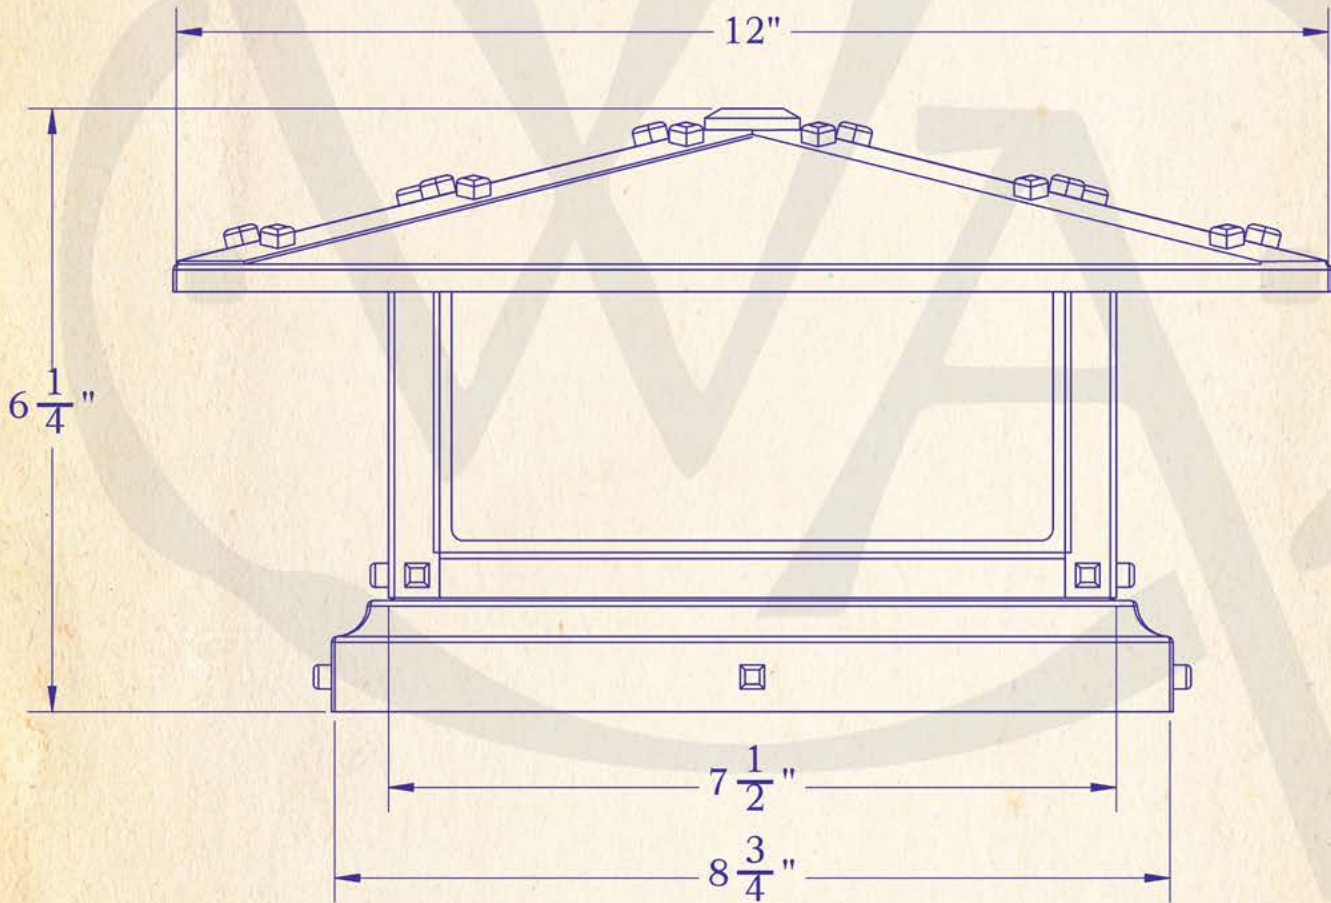

NINE-HUNDRED-SEVENTY-FIVE-NORTH-ENTERPRISE-STREET-ORANGE-CALIFORNIA

LAMP BASE	Medium Base (E26)
MAX WATTAGE	60W
VOLTAGE	12V or 120V
UL RATING	Wet

TITLE WENTWORTH AVE.  
COLLECTION  
Flush Column Mount Lantern  
PRODUCT NO.

---

**DIMENSIONS**

---

Roof Width	12"
Body Width	7 1/2"
Height	6 1/4"
Mounting Plate	8 3/4"

---

**ELECTRICAL**

---

UL Rating	Wet
Voltage	12v or 120v
Socket Type	Medium Base - E26
Number of Light Bulbs	1
Max Wattage per Bulb	60w
LED Bulb	Supplied