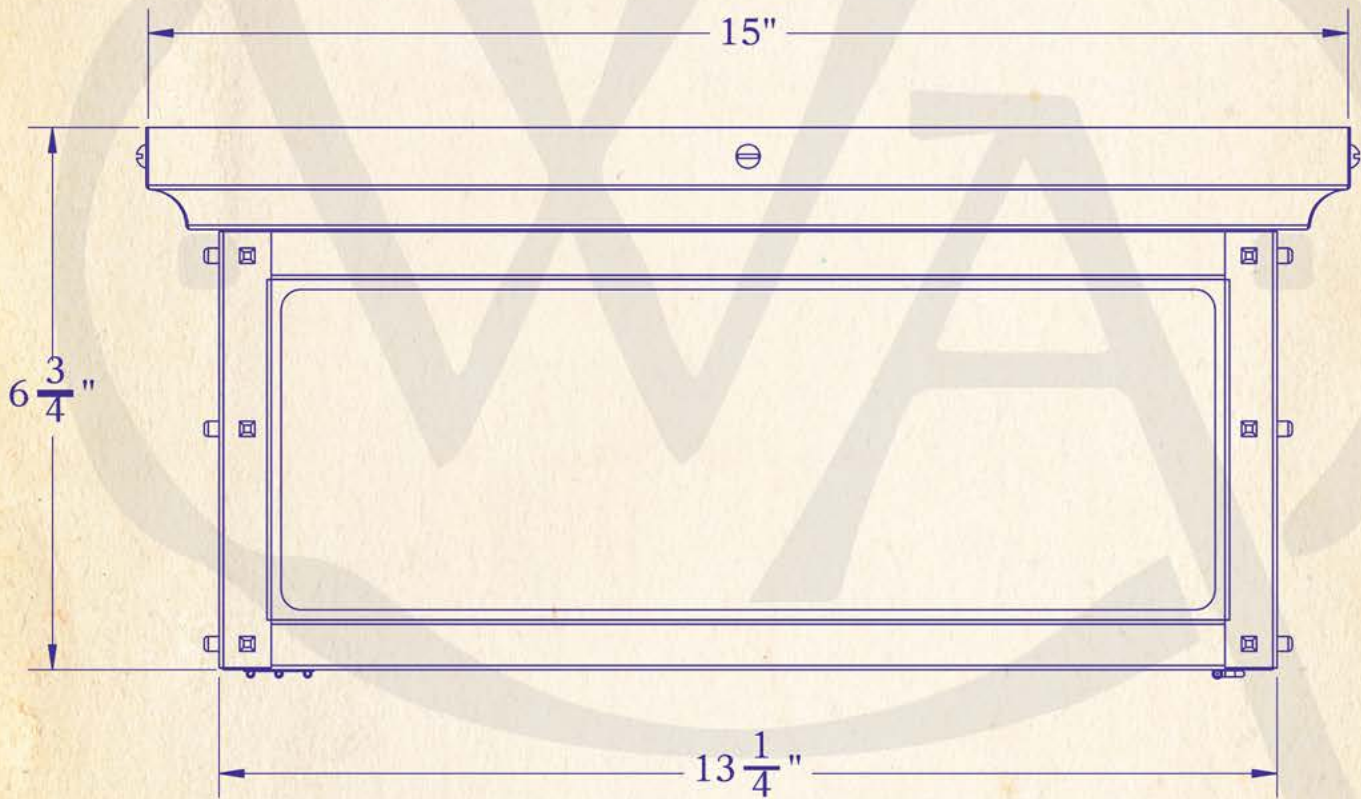

LAMP BASE	Medium Base (E26)
MAX WATTAGE	2-60W
VOLTAGE	120V
UL RATING	Damp

TITLE WENTWORTH AVE.
COLLECTION
Flush Mount Ceiling Light

PRODUCT NO.
8073-5

PROPRIETARY AND CONFIDENTIAL
The information contained in this drawing is the sole property of Old California. Any reproduction in part or as a whole without written permission from Old California is prohibited.