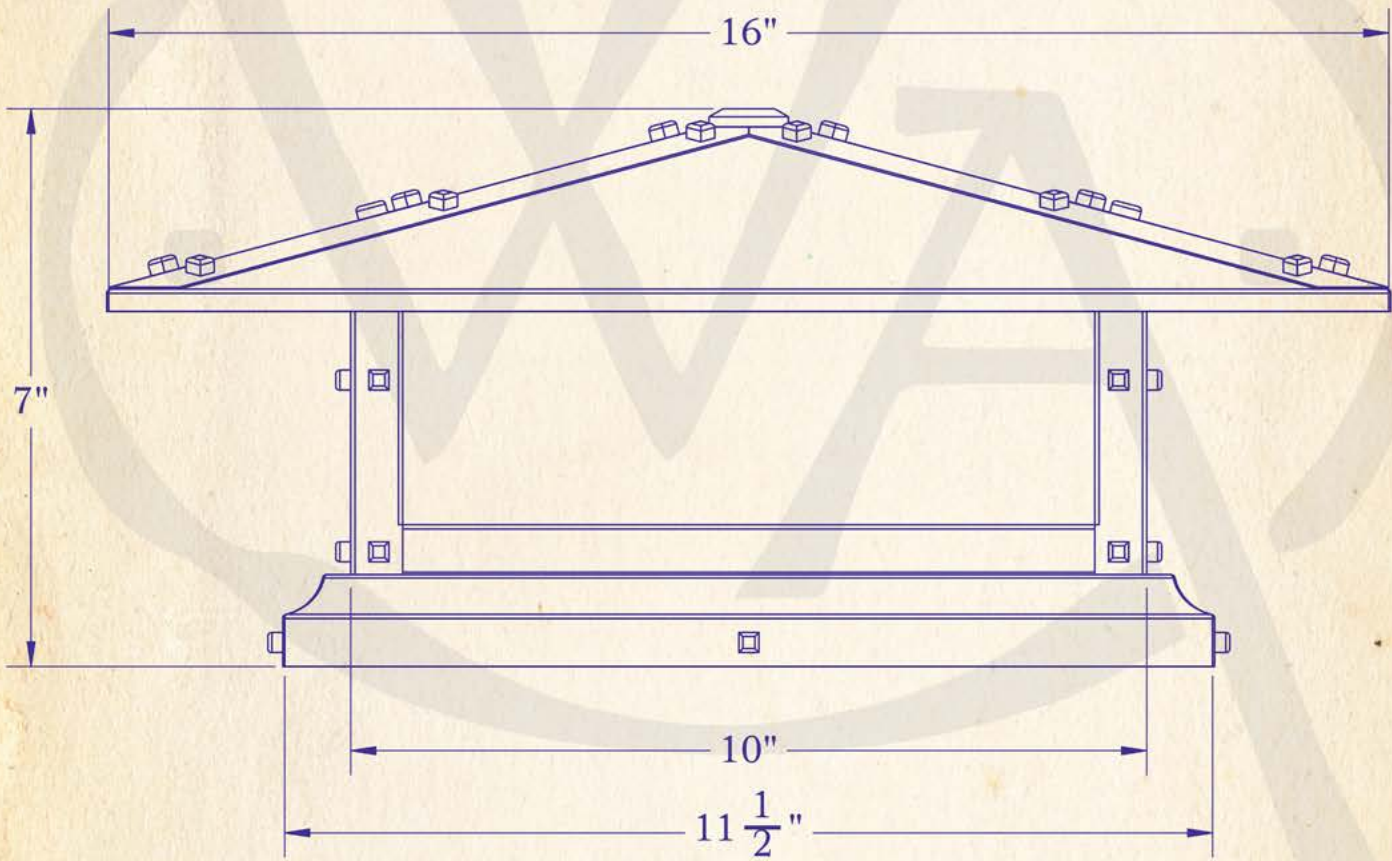

NINE-HUNDRED-SEVENTY-FIVE-NORTH-ENTERPRISE-STREET-ORANGE-CALIFORNIA

| | |
|-------------|-------------------|
| LAMP BASE | Medium Base (E26) |
| MAX WATTAGE | 2-60W |
| VOLTAGE | 12V or 120V |
| UL RATING | Wet |

TITLE WENTWORTH AVE.
COLLECTIONS
Flush Column Mount Lantern

PRODUCT NO.

8073-6

PROPRIETARY AND CONFIDENTIAL
The information contained in this drawing is the sole property of Old California. Any reproduction in part or as a whole without written permission from Old California is prohibited.

DIMENSIONS

| | |
|----------------|---------|
| Roof Width | 16" |
| Body Width | 10" |
| Height | 7" |
| Mounting Plate | 11 1/2" |

ELECTRICAL

| | |
|-----------------------|-------------------|
| UL Rating | Wet |
| Voltage | 12v or 120v |
| Socket Type | Medium Base - E26 |
| Number of Light Bulbs | 2 |
| Max Wattage per Bulb | 60w |
| LED Bulb | Supplied |