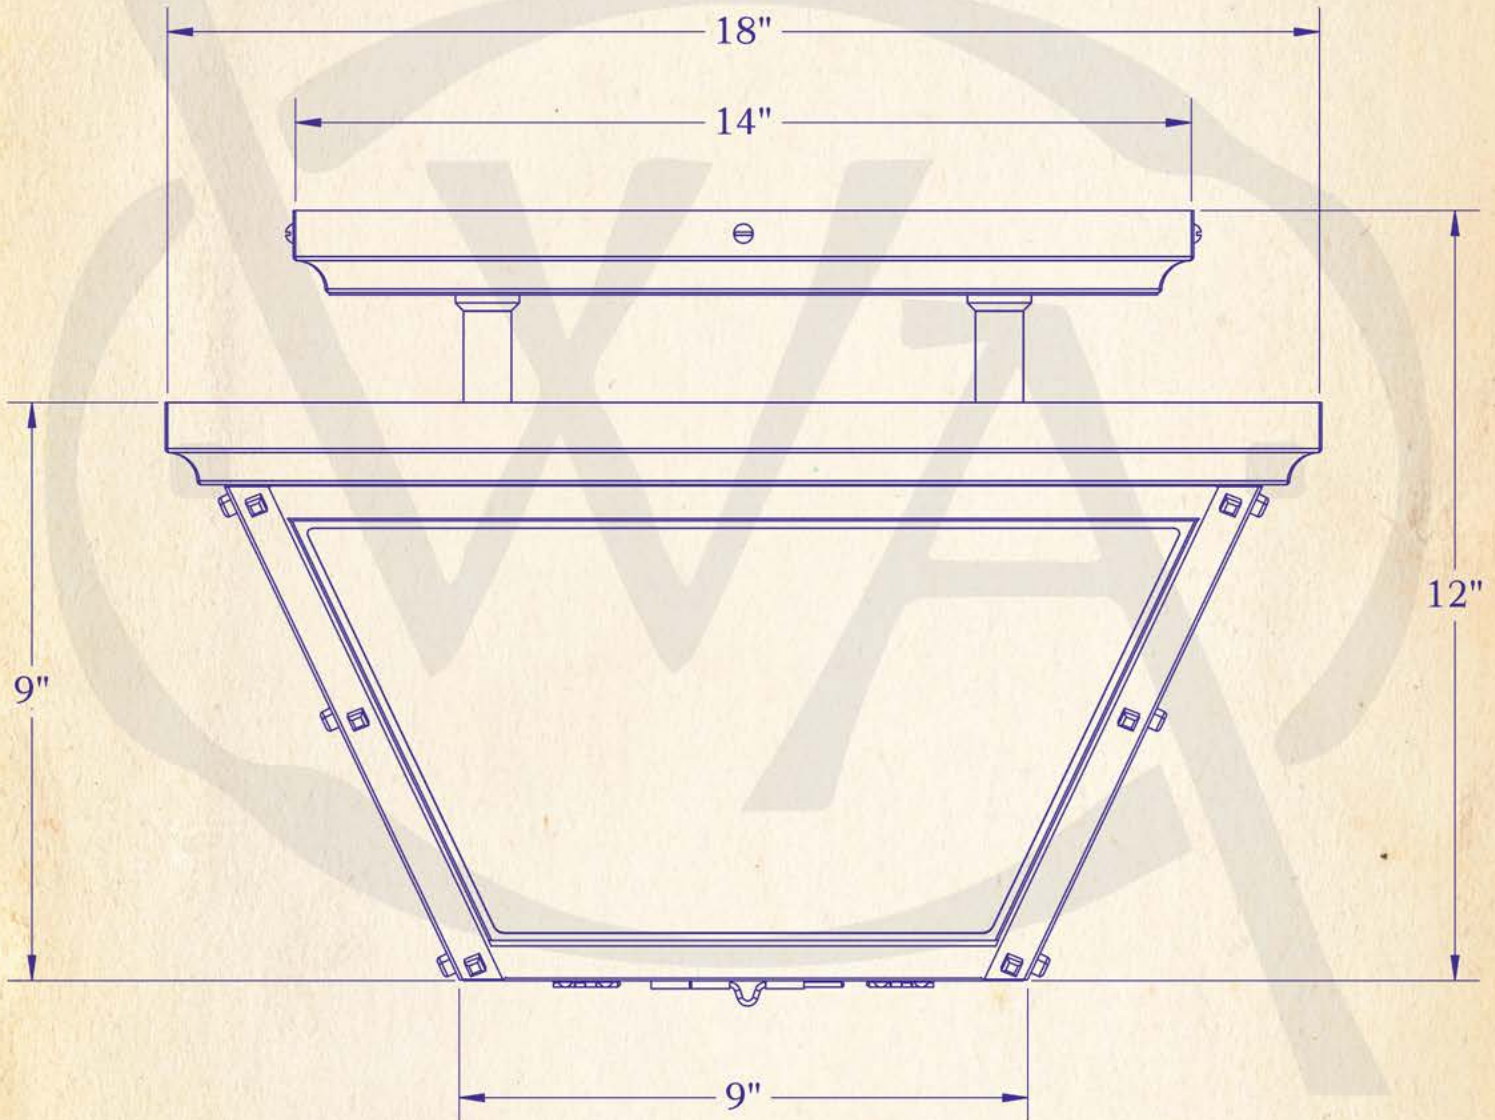

NINE-HUNDRED-SEVENTY-FIVE-NORTH-ENTERPRISE-STREET-ORANGE-CALIFORNIA

LAMP BASE	Medium Base (E26)
MAX WATTAGE	2-60W
VOLTAGE	120V
UL RATING	Damp

TITLE WENTWORTH AVE.  
COLLECTION  
Flush Tapered Mount Ceiling Light  
PRODUCT NO.

---

**DIMENSIONS**

---

Height	12"
Width	18"
Body Width	9"
Mounting Plate	14"

---

**ELECTRICAL**

---

UL Rating	Damp
Voltage	120v
Socket Type	Medium Base - E26
Number of Light Bulbs	2
Max Wattage per Bulb	60w
LED Bulb	Supplied
Dimmable	Yes