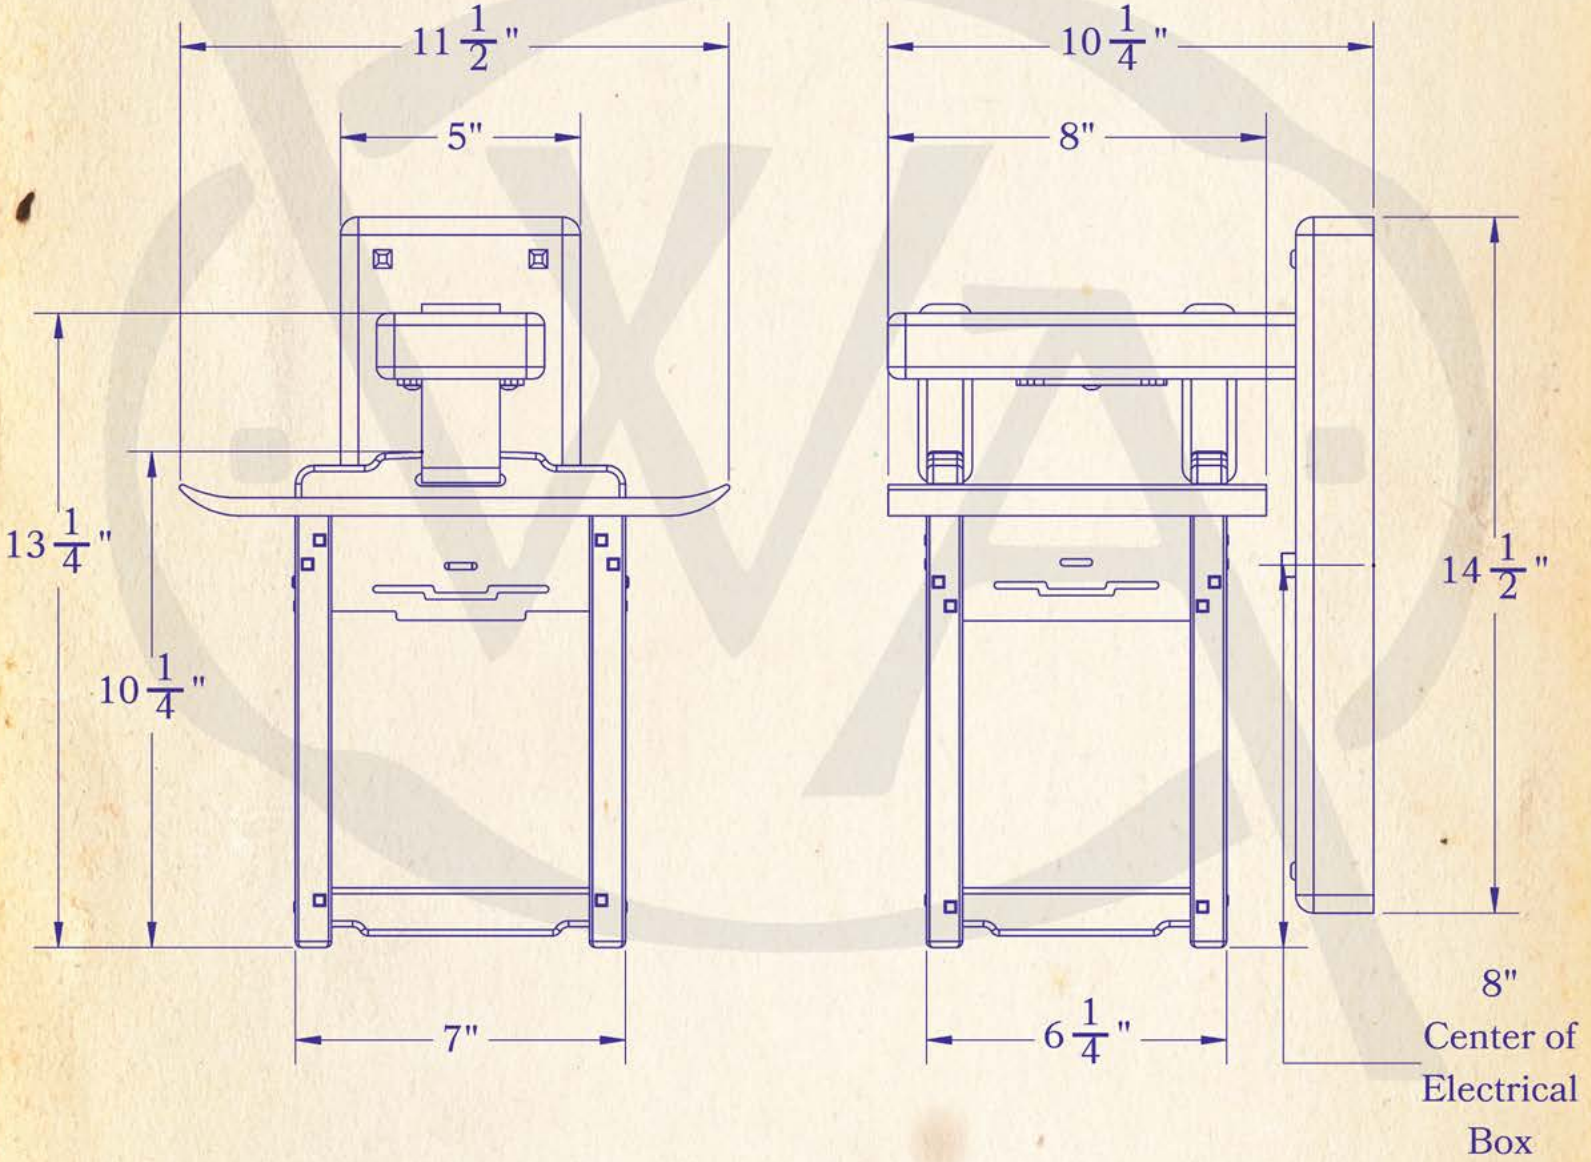

NINE-HUNDRED-SEVENTY-FIVE-NORTH-ENTERPRISE-STREET-ORANGE-CALIFORNIA

LAMP BASE	Medium Base (E26)
MAX WATTAGE	60W
VOLTAGE	120V
UL RATING	Dry

TITLE	GAMBLE HOUSE Wall Mount Inglebrook Lantern
PRODUCT NO.	9002-14

DIMENSIONS

Roof Width	11 1/2" x 8"
Body Width	7" x 6 1/4"
Lantern Height	10 1/4"
Height	14 1/2"
Projection	10 1/4"
Mounting Plate	5" x 14 1/2"

ELECTRICAL

UL Rating	Dry
Voltage	120v
Socket Type	Medium Base - E26
Number of Light Bulbs	1
Max Wattage per Bulb	60w
LED Bulb	Supplied
Dimmable	Yes