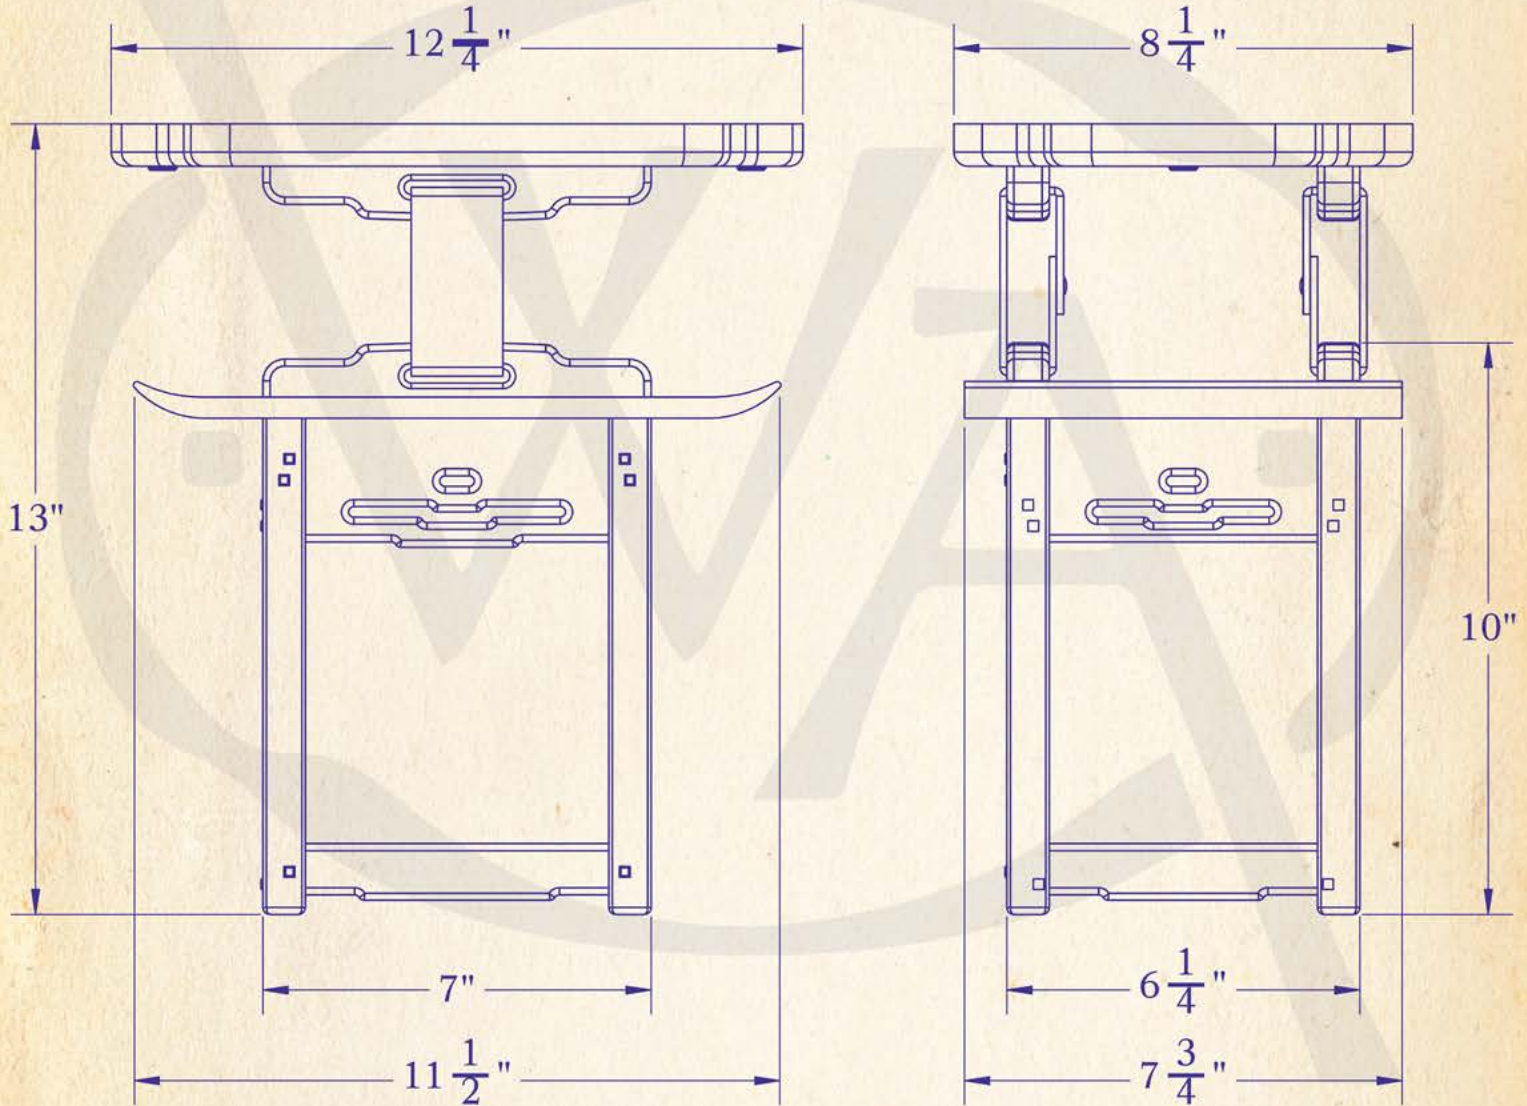

LAMP BASE	Medium Base (E26)	TITLE	GAMBLE HOUSE
MAX WATTAGE	60W		Ceiling Mount Inglenook Lantern
VOLTAGE	120V	PRODUCT NO.	
UL RATING	Dry		

9002-18

PROPRIETARY AND CONFIDENTIAL
The information contained in this drawing is the sole property of Old California. Any reproduction in part or as a whole without written permission from Old California is prohibited.