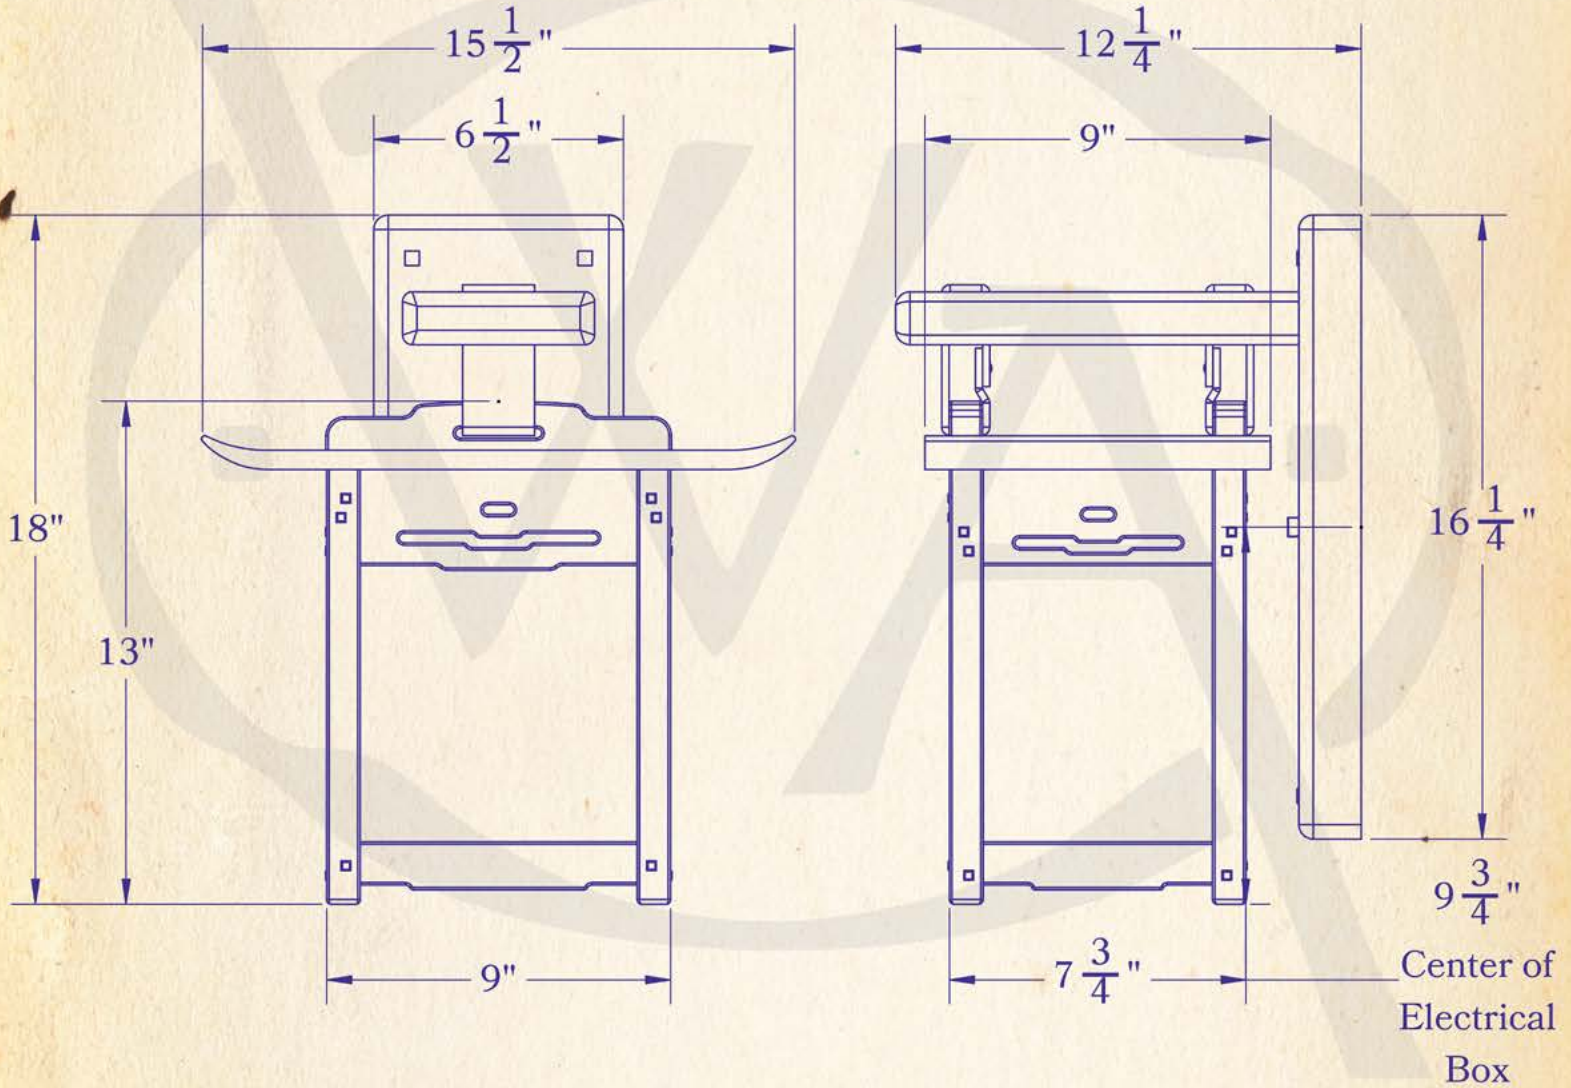

LAMP BASE	Medium Base (E26)	TITLE	GAMBLE HOUSE
MAX WATTAGE	60W		Wall Mount Inglenook Lantern
VOLTAGE	120V	PRODUCT NO.	
UL RATING	Dry		

9003-14

PROPRIETARY AND CONFIDENTIAL
The information contained in this drawing is the sole property of Old California. Any reproduction in part or as a whole without written permission from Old California is prohibited.