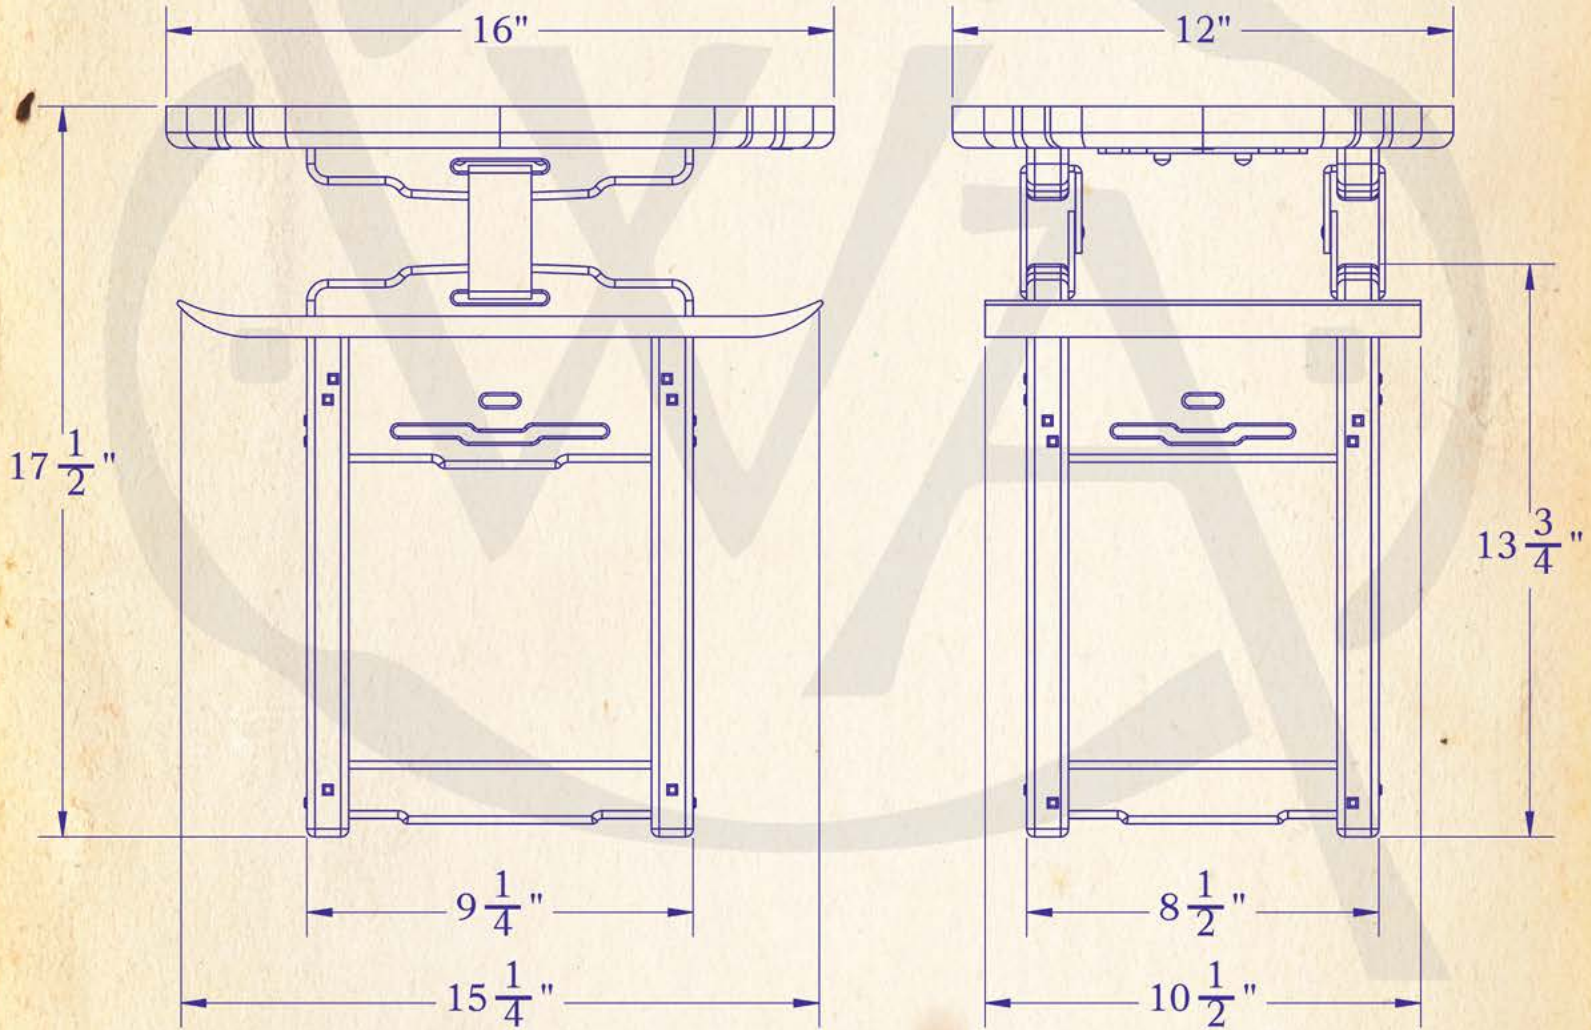

THE WENTWORTH AVENUE COLLECTION

OLD CALIFORNIA

'Where historie & architecture come to lyt'

MEDIUM GAMBLE HOUSE CEILING MOUNTED INGLENOOK LANTERN

A REPRODUCTION OF THE PENDANT LANTERN ON LEATHER STRAPS FROM THE LIVING ROOM INGLENOOK IN THE GAMBLE HOUSE PASADENA, CALIFORNIA • 1908

NINE-HUNDRED-SEVENTY-FIVE-NORTH-ENTERPRISE-STREET-ORANGE-CALIFORNIA

Medium

LAMP BASE	Medium Base (E26)
MAX WATTAGE	60W
VOLTAGE	120V
UL RATING	Dry

TITLE	GAMBLE HOUSE Ceiling Mount Inglenook Lantern
PRODUCT NO.	9003-18

DIMENSIONS

Roof Width	15 1/4" x 10 1/2"
Body Width	9 1/4" x 8 1/2"
Lantern Height	13 3/4"
Minimum Height	17 1/2"
Canopy	16" x 12"

ELECTRICAL

UL Rating	Dry
Voltage	120v
Socket Type	Medium Base - E26
Number of Light Bulbs	1
Max Wattage per Bulb	60w
LED Bulb	Supplied
Dimmable	Yes