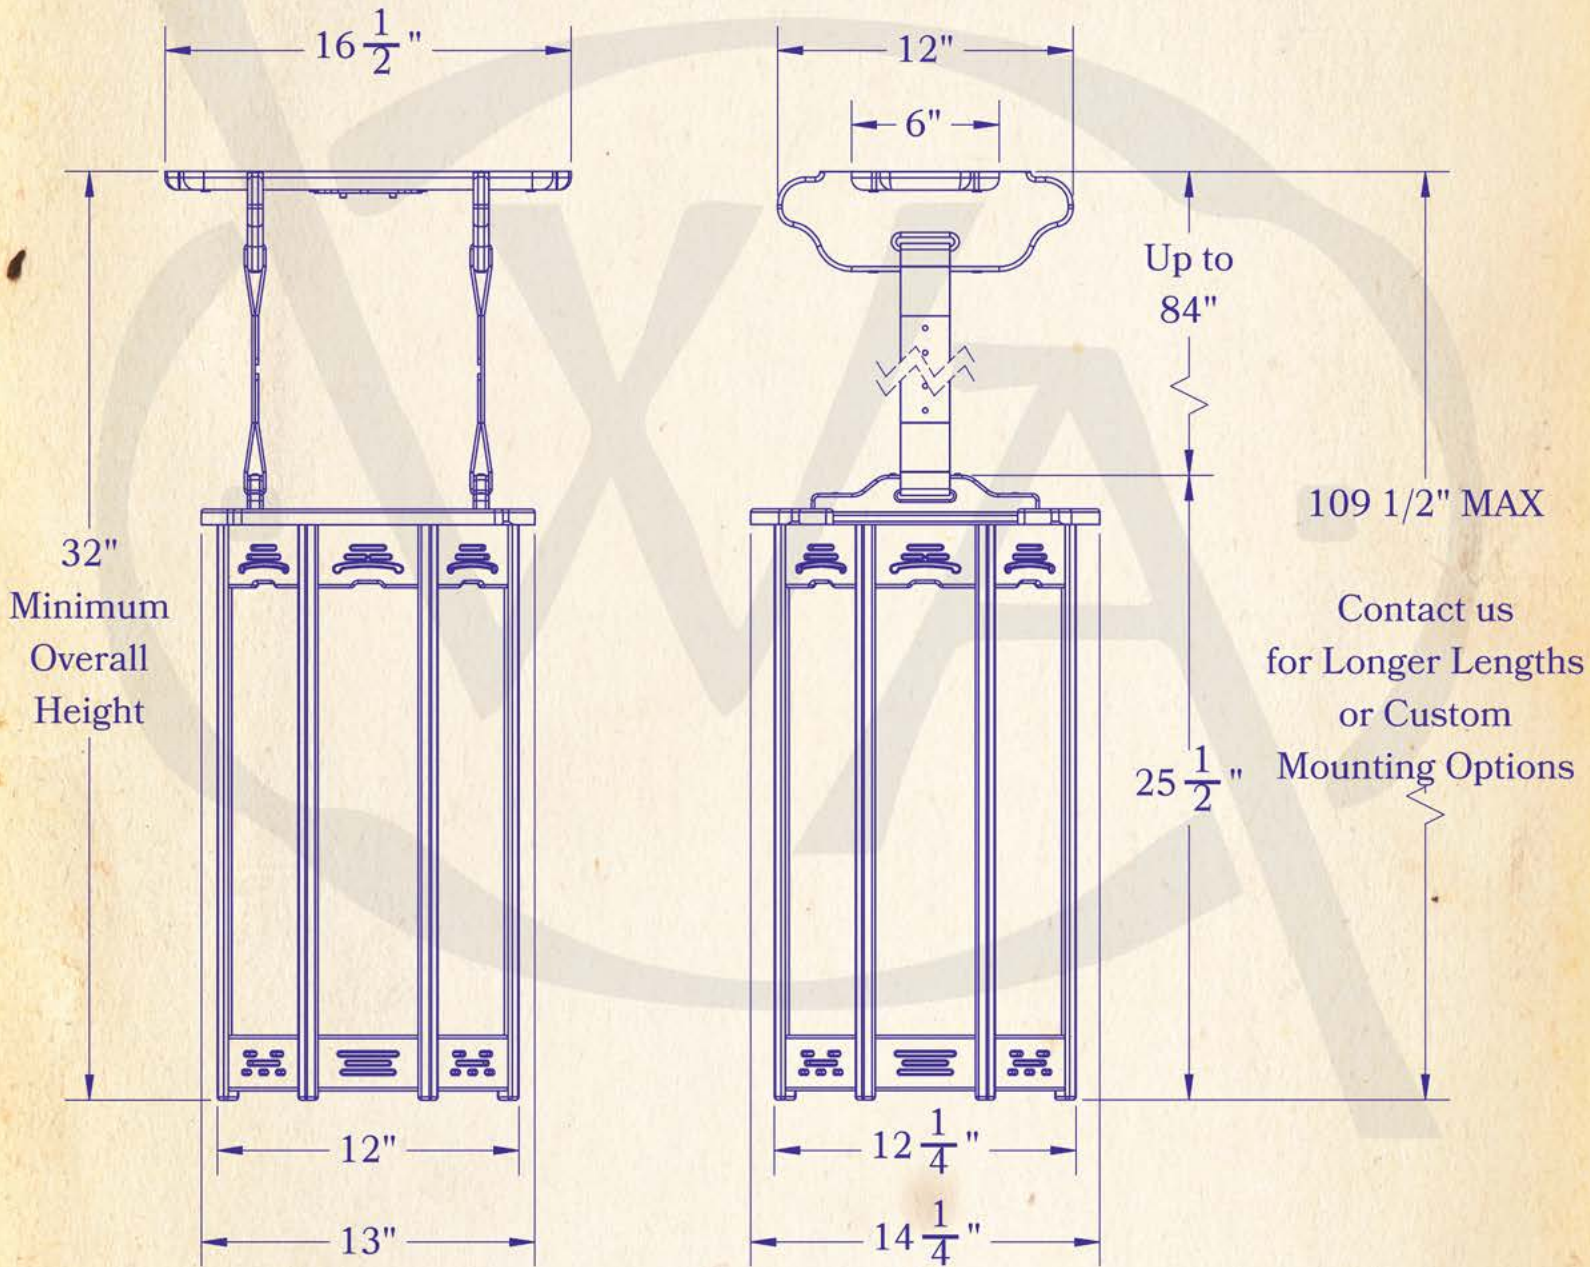

# Small

LAMP BASE	Medium Base (E26)	TITLE	PRATT HOUSE Wood Octagon Chandelier
MAX WATTAGE	3-60W	PRODUCT NO.	9022-18
VOLTAGE	120V		
UL RATING	Dry		

**PROPRIETARY AND CONFIDENTIAL**  
The information contained in this drawing is the sole property of Old California. Any reproduction in part or as a whole without written permission from Old California is prohibited.

**DIMENSIONS**

Roof Width	13" x 14 1/4"
Body Width	12" x 12 1/4"
Lantern Height	25 1/2"
Minimum Height	32"
Canopy	16 1/2" x 12"

**ELECTRICAL**

UL Rating	Dry
Voltage	120v
Socket Type	Medium Base - E26
Number of Light Bulbs	3
Max Wattage per Bulb	60w
LED Bulb	Supplied
Dimmable	Yes