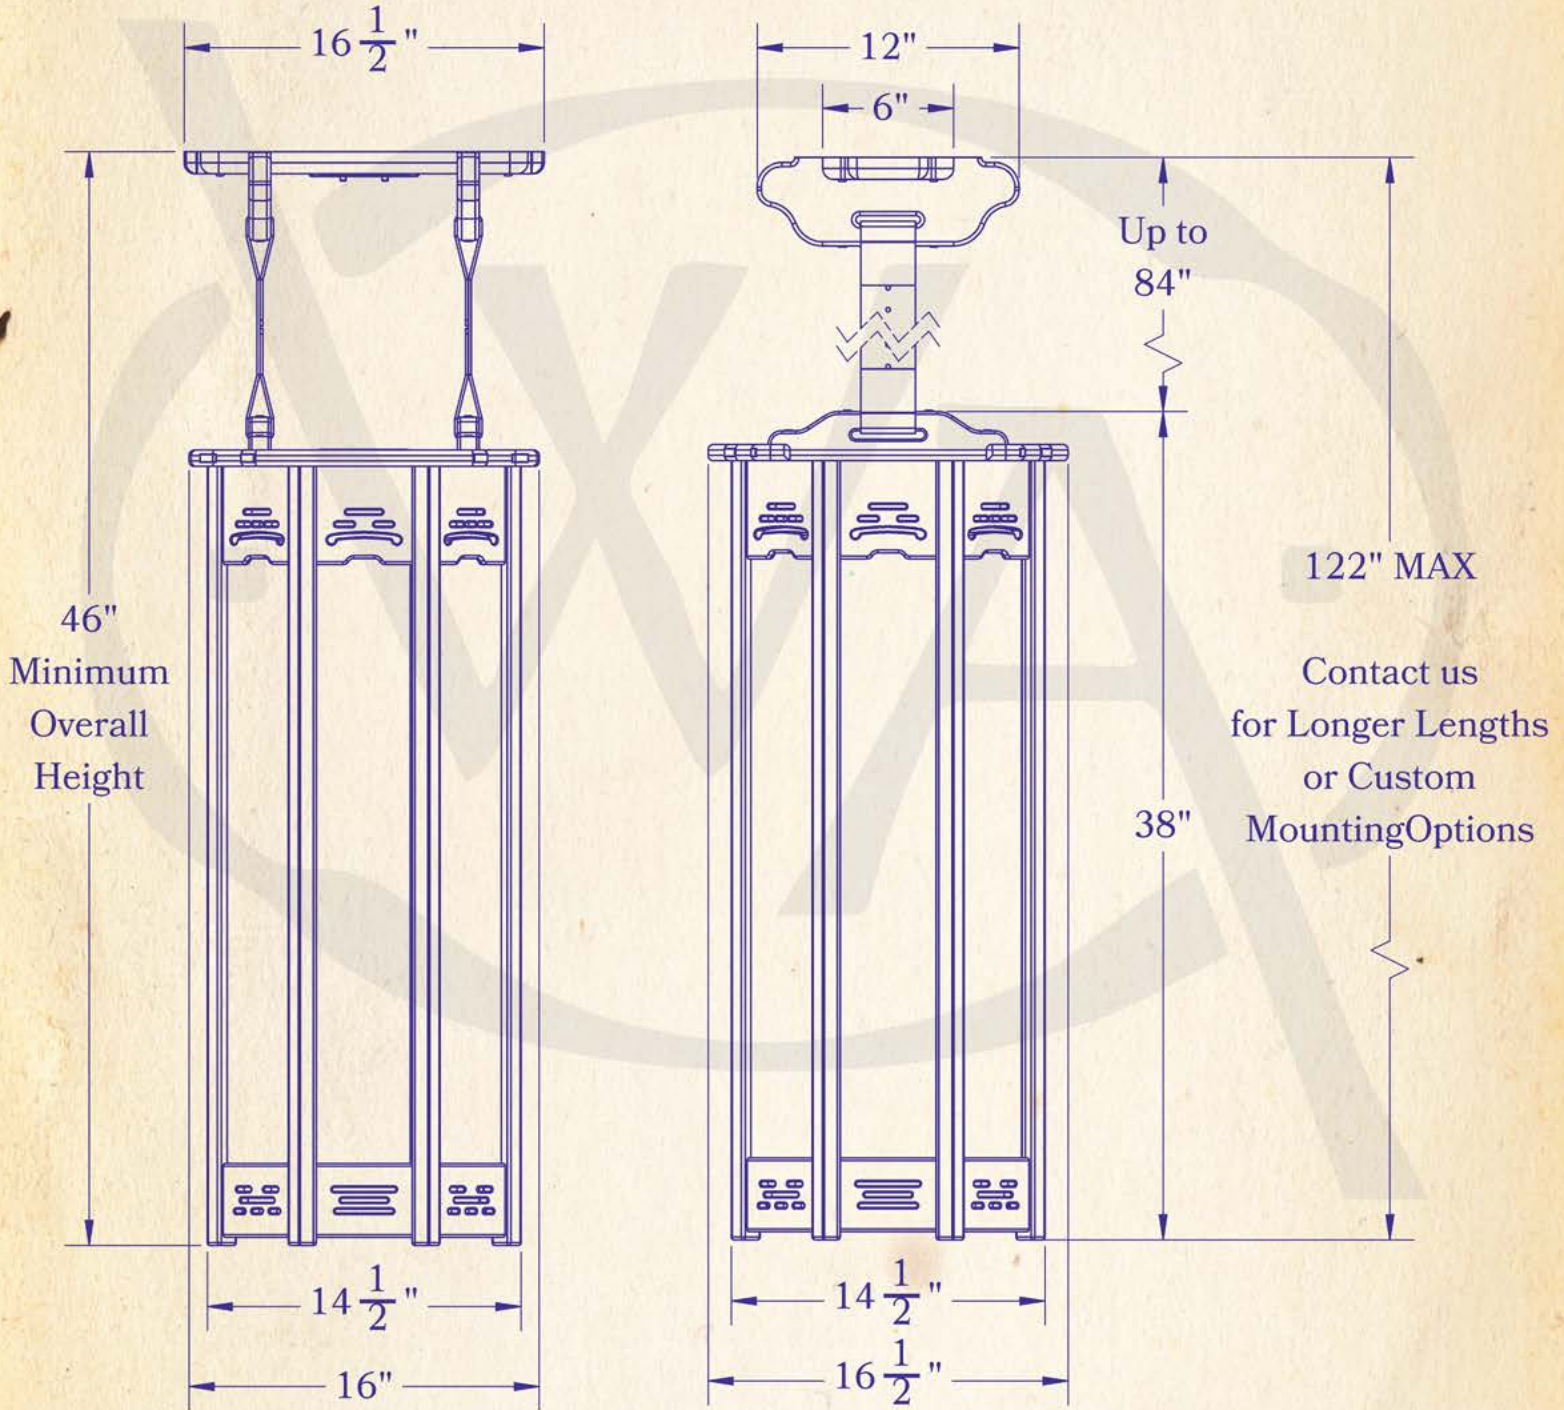

NINE-HUNDRED-SEVENTY-FIVE-NORTH-ENTERPRISE-STREET-ORANGE-CALIFORNIA

Medium

LAMP BASE	Medium Base (E26)	TITLE	PRATT HOUSE Wood Octagon Chandelier
MAX WATTAGE	3-60W	PRODUCT NO.	9023-18
VOLTAGE	120V		
UL RATING	Dry		

DIMENSIONS

Roof Width	16" x 16 1/2"
Body Width	14 1/2" x 14 1/2"
Lantern Height	38"
Minimum Height	46"
Canopy	16 1/2" x 12"

ELECTRICAL

UL Rating	Dry
Voltage	120v
Socket Type	Medium Base - E26
Number of Light Bulbs	3
Max Wattage per Bulb	60w
LED Bulb	Supplied
Dimmable	Yes