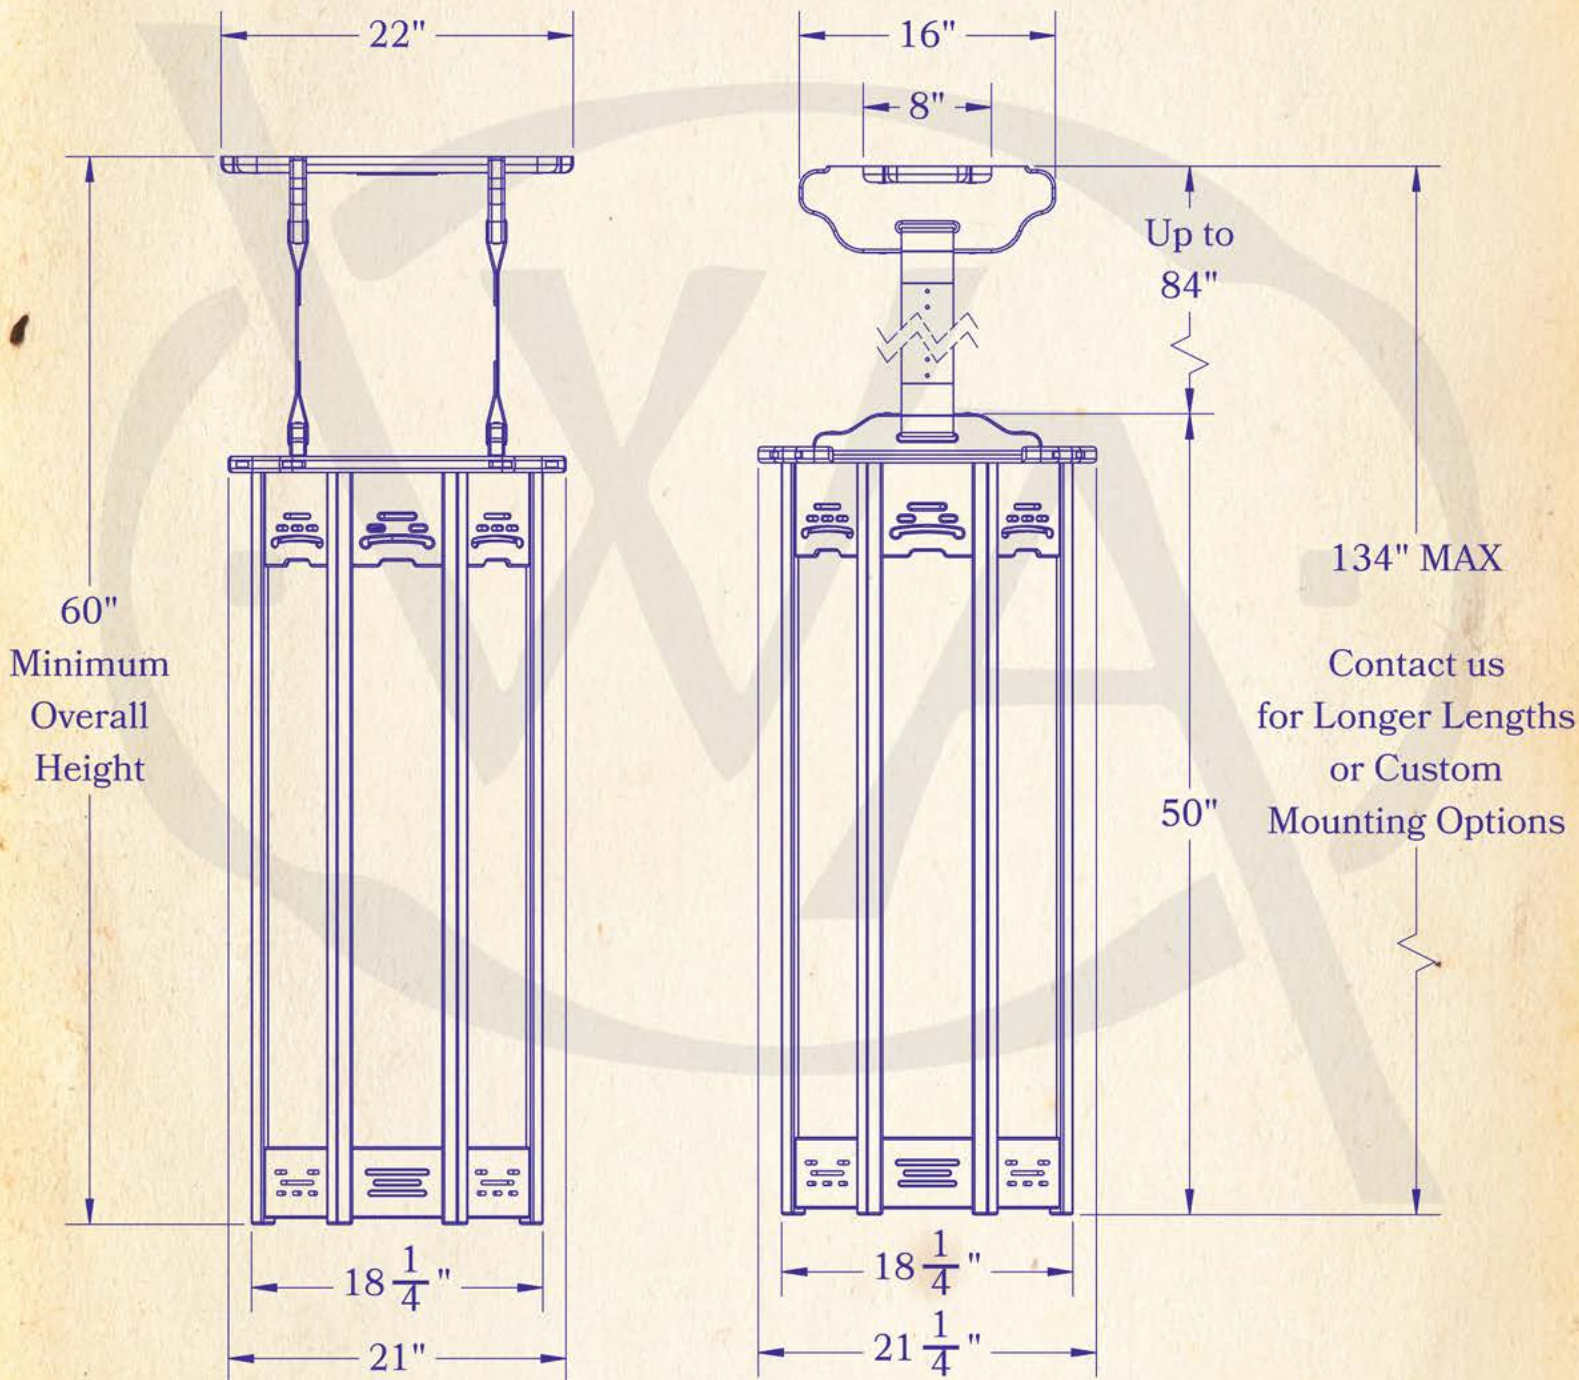

NINE-HUNDRED-SEVENTY-FIVE-NORTH-ENTERPRISE-STREET-ORANGE-CALIFORNIA

Large

LAMP BASE	Medium Base (E26)
MAX WATTAGE	4-60W
VOLTAGE	120V
UL RATING	Dry

TITLE	PRATT HOUSE Wood Octagon Chandelier
PRODUCT NO.	

9024-18

DIMENSIONS

Roof Width	21" x 21 1/4"
Body Width	18 1/4" x 18 1/4"
Lantern Height	50"
Minimum Height	60"
Canopy	22" x 16"

ELECTRICAL

UL Rating	Dry
Voltage	120v
Socket Type	Medium Base - E26
Number of Light Bulbs	4
Max Wattage per Bulb	60w
LED Bulb	Supplied
Dimmable	Yes