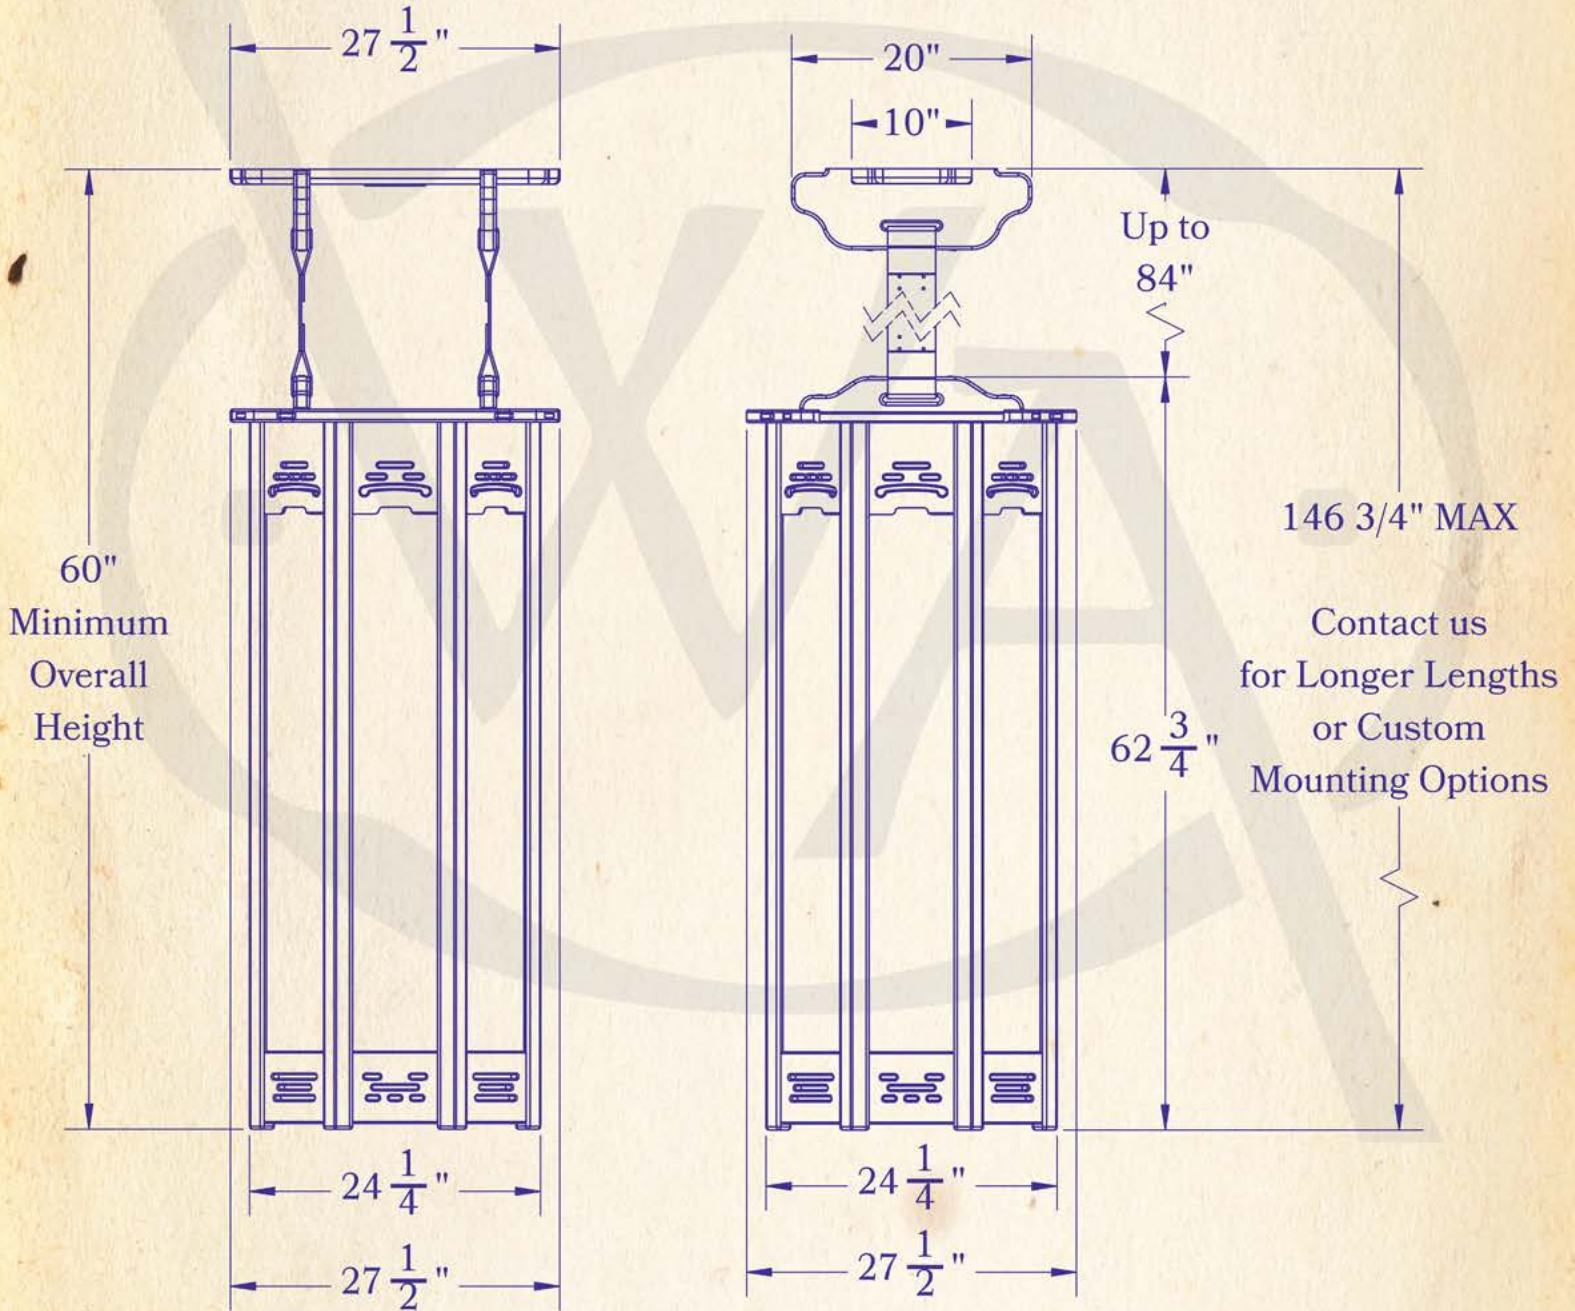

NINE-HUNDRED-SEVENTY-FIVE-NORTH-ENTERPRISE-STREET-ORANGE-CALIFORNIA

LAMP BASE	Medium Base (E26)	TITLE	PRATT HOUSE Wood Octagon Chandelier
MAX WATTAGE	4-60W	PRODUCT NO.	9025-18
VOLTAGE	120V		
UL RATING	Dry		

DIMENSIONS

Roof Width	27 1/2" x 27 1/2"
Body Width	24 1/4" x 24 1/4"
Lantern Height	62 3/4"
Minimum Height	60"
Canopy	27 1/2" x 20"

ELECTRICAL

UL Rating	Dry
Voltage	120v
Socket Type	Medium Base - E26
Number of Light Bulbs	4
Max Wattage per Bulb	60w
LED Bulb	Supplied
Dimmable	Yes