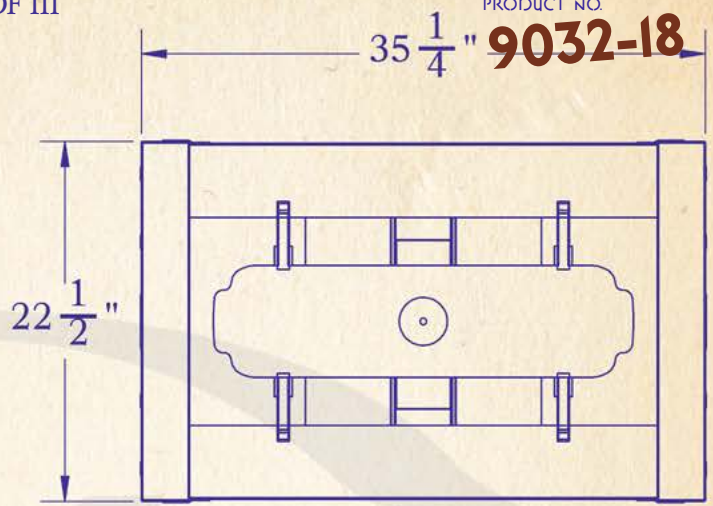

NINE-HUNDRED-SEVENTY-FIVE-NORTH-ENTERPRISE-STREET-ORANGE-CALIFORNIA

LAMP BASE	Medium Base (E26)
MAX WATTAGE	4-60W
VOLTAGE	120V
UL RATING	Dry

TITLE WENTWORTH AVE. COLLECTION
Flush Mount Ceiling Light

PRODUCT NO. **9032-18**

DIMENSIONS

Roof Width	35 1/4" x 22 1/2"
Body Width	26 1/4" x 16 1/2"
Lantern Height	9"
Minimum Height	18"
Canopy	26 1/4" x 13 1/2"

ELECTRICAL

UL Rating	Dry
Voltage	120V
Socket Type	Medium Base - E26
Number of Light Bulbs	4
Max Wattage per Bulb	60W
LED Bulb	Supplied
Dimmable	Yes