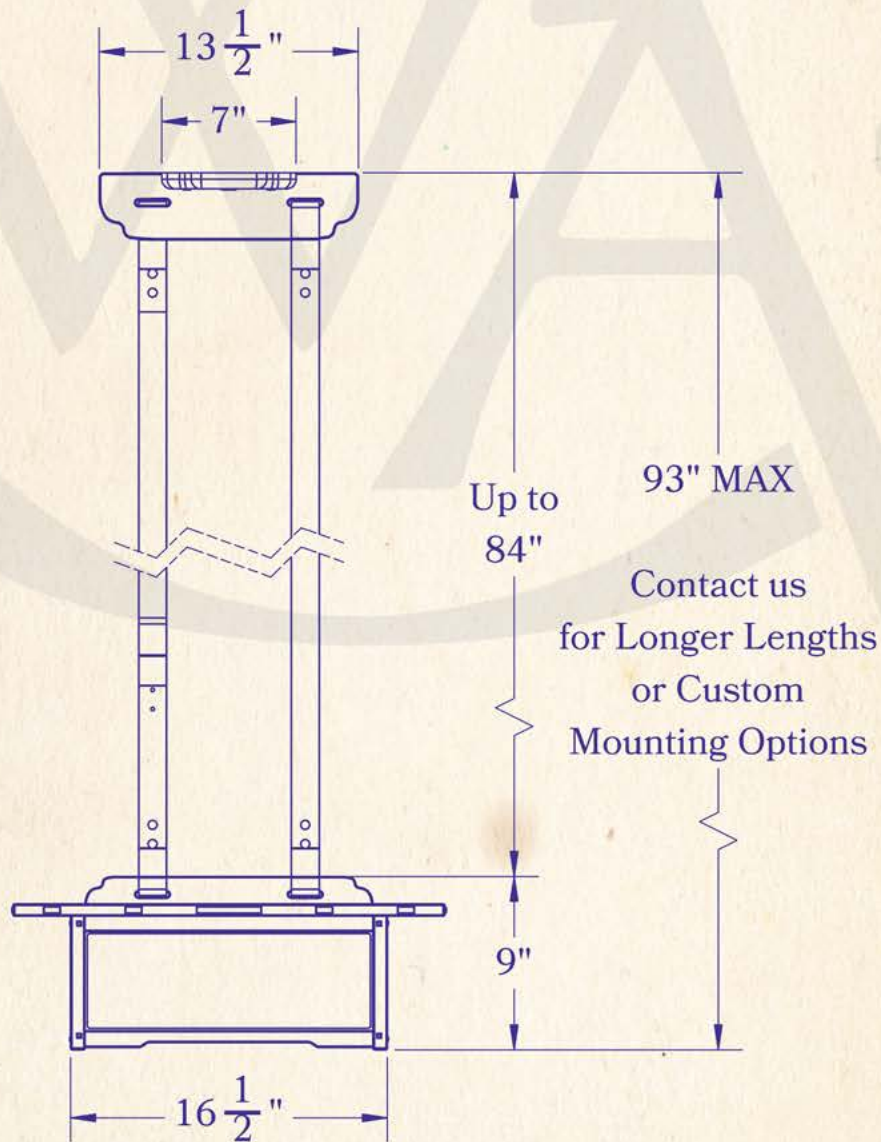

NINE-HUNDRED-SEVENTY-FIVE-NORTH-ENTERPRISE-STREET-ORANGE-CALIFORNIA

LAMP BASE	Medium Base (E26)
MAX WATTAGE	4-60W
VOLTAGE	120V
UL RATING	Dry

TITLE WENTWORTH AVE. COLLECTION
Flush Mount Ceiling Light

PRODUCT NO. **9032-18**

DIMENSIONS

Roof Width	35 1/4" x 22 1/2"
Body Width	26 1/4" x 16 1/2"
Lantern Height	9"
Minimum Height	18"
Canopy	26 1/4" x 13 1/2"

ELECTRICAL

UL Rating	Dry
Voltage	120V
Socket Type	Medium Base - E26
Number of Light Bulbs	4
Max Wattage per Bulb	60W
LED Bulb	Supplied
Dimmable	Yes