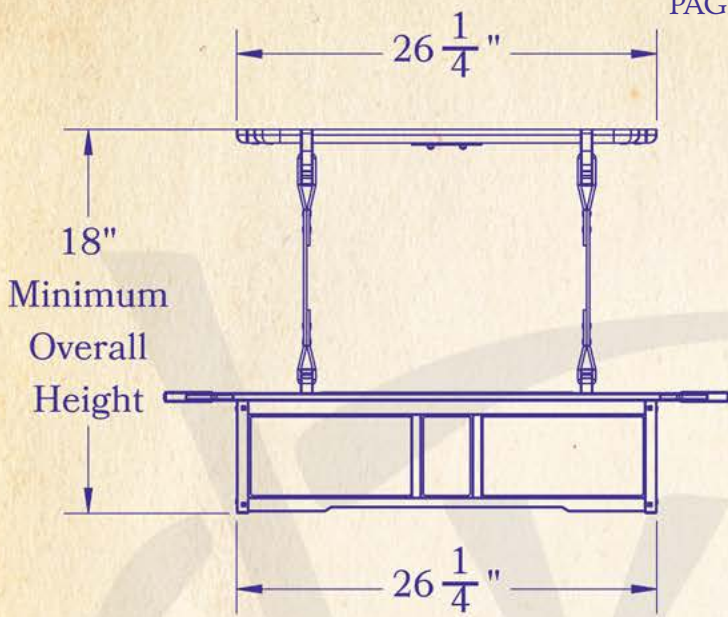

NINE-HUNDRED-SEVENTY-FIVE-NORTH-ENTERPRISE-STREET-ORANGE-CALIFORNIA

LAMP BASE	Medium Base (E26)
MAX WATTAGE	4-60W
VOLTAGE	120V
UL RATING	Dry

TITLE WENTWORTH AVE. COLLECTION
Flush Mount Ceiling Light

PRODUCT NO. **9032-18**

DIMENSIONS

Roof Width	35 1/4" x 22 1/2"
Body Width	26 1/4" x 16 1/2"
Lantern Height	9"
Minimum Height	18"
Canopy	26 1/4" x 13 1/2"

ELECTRICAL

UL Rating	Dry
Voltage	120V
Socket Type	Medium Base - E26
Number of Light Bulbs	4
Max Wattage per Bulb	60W
LED Bulb	Supplied
Dimmable	Yes