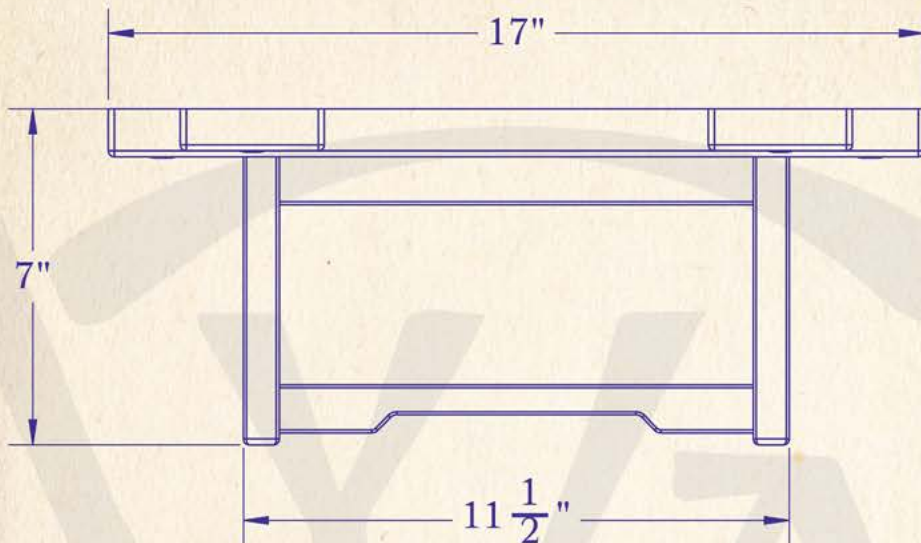

NINE-HUNDRED-SEVENTY-FIVE-NORTH-ENTERPRISE-STREET-ORANGE-CALIFORNIA

Front View

Side View

LAMP BASE	Medium Base (E26)	TITLE	WENTWORTH AVE. COLLECTION
MAX WATTAGE	2-60W		Mahogany Ceiling Light
VOLTAGE	120V	PRODUCT NO.	
UL RATING	Dry		

**DIMENSIONS**

Height	7"
Width	17" x 25"
Body Width	11 1/2" x 15 1/2"
Mounting Plate	17" x 25"

**ELECTRICAL**

UL Rating	Dry
Voltage	120V
Socket Type	Medium Base - E26
Number of Light Bulbs	2
Max Wattage per Bulb	60w
LED Bulb	Supplied
Dimmable	Yes