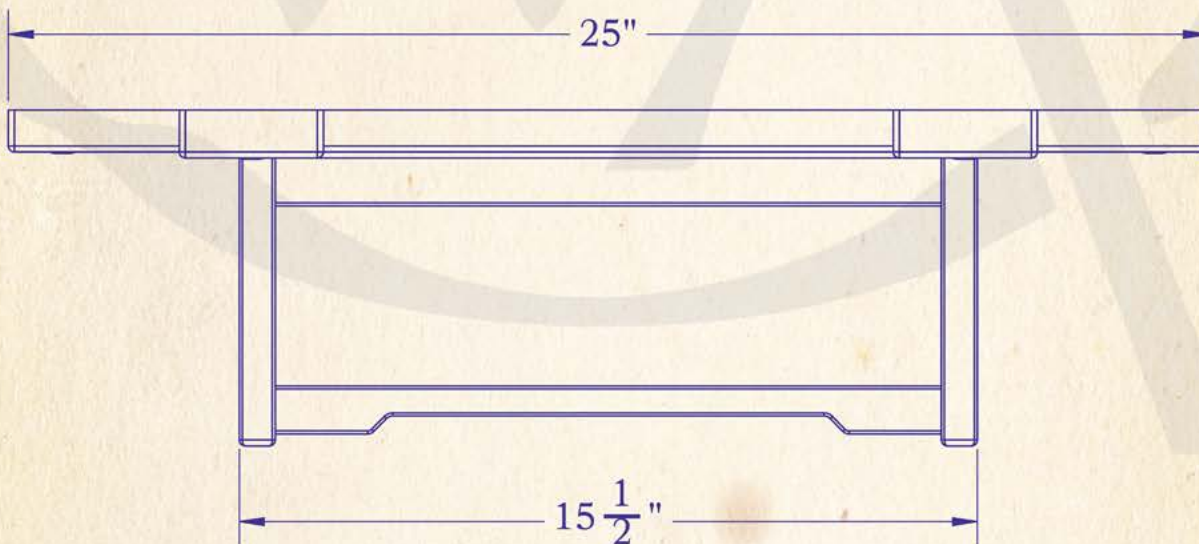

# OLD CALIFORNIA

'Where historie & architecture come to lyt'

RECTANGULAR CEILING LIGHT INSPIRED BY THE GAMBLE HOUSE

**A FLUSH MOUNTED WOOD AND  
GLASS CEILING LIGHT BLEND-  
ING BEAUTIFUL ELEMENTS OF  
GREENE & GREENE DESIGN**

NINE-HUNDRED-SEVENTY-FIVE-NORTH-ENTERPRISE-STREET-ORANGE-CALIFORNIA

Front View

Side View

LAMP BASE	Medium Base (E26)	TITLE	WENTWORTH AVE. COLLECTION
MAX WATTAGE	2-60W		Mahogany Ceiling Light
VOLTAGE	120V	PRODUCT NO.	
UL RATING	Dry		

**DIMENSIONS**

Height	7"
Width	17" x 25"
Body Width	11 1/2" x 15 1/2"
Mounting Plate	17" x 25"

**ELECTRICAL**

UL Rating	Dry
Voltage	120V
Socket Type	Medium Base - E26
Number of Light Bulbs	2
Max Wattage per Bulb	60w
LED Bulb	Supplied
Dimmable	Yes