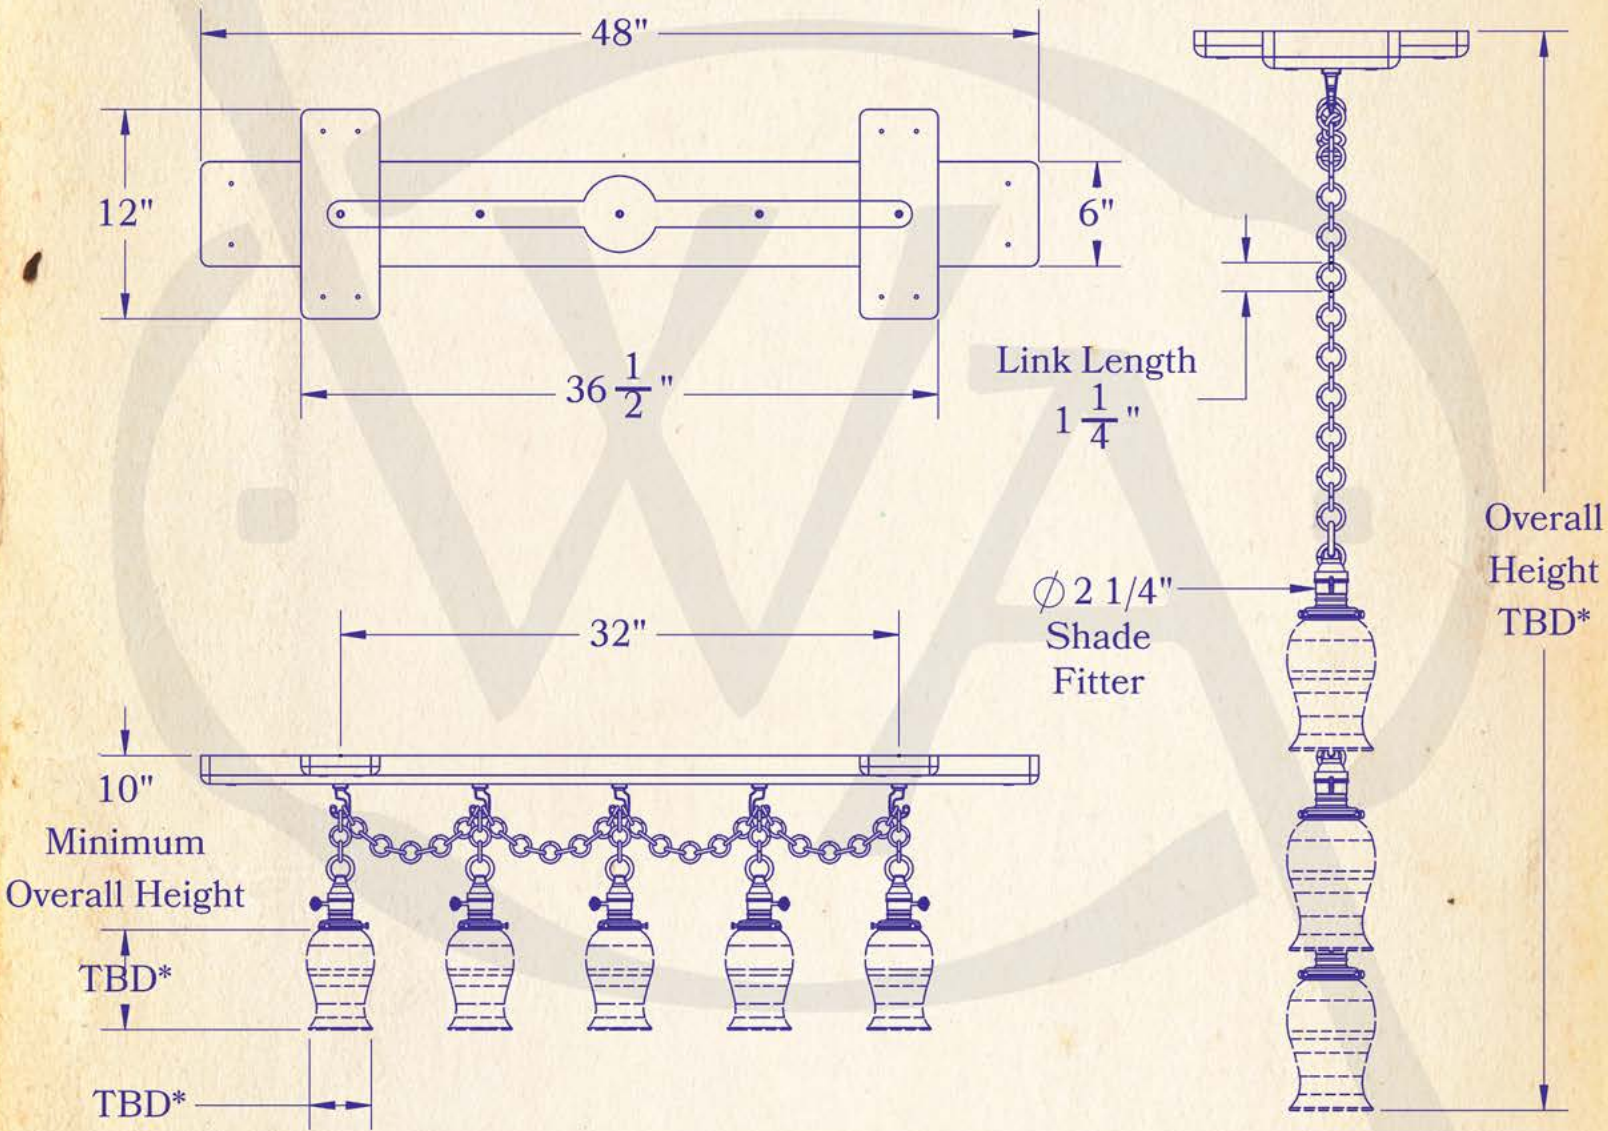

NINE-HUNDRED-SEVENTY-FIVE-NORTH-ENTERPRISE-STREET-ORANGE-CALIFORNIA

Final Dimensions
Determined by Shade Size

*TBD: To Be Determined

LAMP BASE	Medium Base (E26)	TITLE	WENTWORTH AVE.
MAX WATTAGE	5-60W	COLLECTION	Mahogany 5-Light Chandelier
VOLTAGE	120V	PRODUCT NO.	
UL RATING	Dry		

 DIMENSIONS

Width	48" x 12"
Height (without shade)	10"
Ceiling Mounting Plate	48" x 12"
Socket Style	Shell with Key (BK)
Shade Fitter Size	2 1/4"

 ELECTRICAL

UL Rating	Dry
Voltage	120V
Socket Type	Medium Base - E26
Number of Light Bulbs	5
Max Wattage per Bulb	60W
LED Bulb	Supplied
Dimmable	Yes

 ADDITIONAL

Manufacturer	Old California
Mounting Location	Interior
Material	Brass, Sapele

MOUNTING INSTRUCTIONS
AVAILABLE SOON

PLEASE CALL 800.577.6679
FOR OUR CURRENT VERSIONS