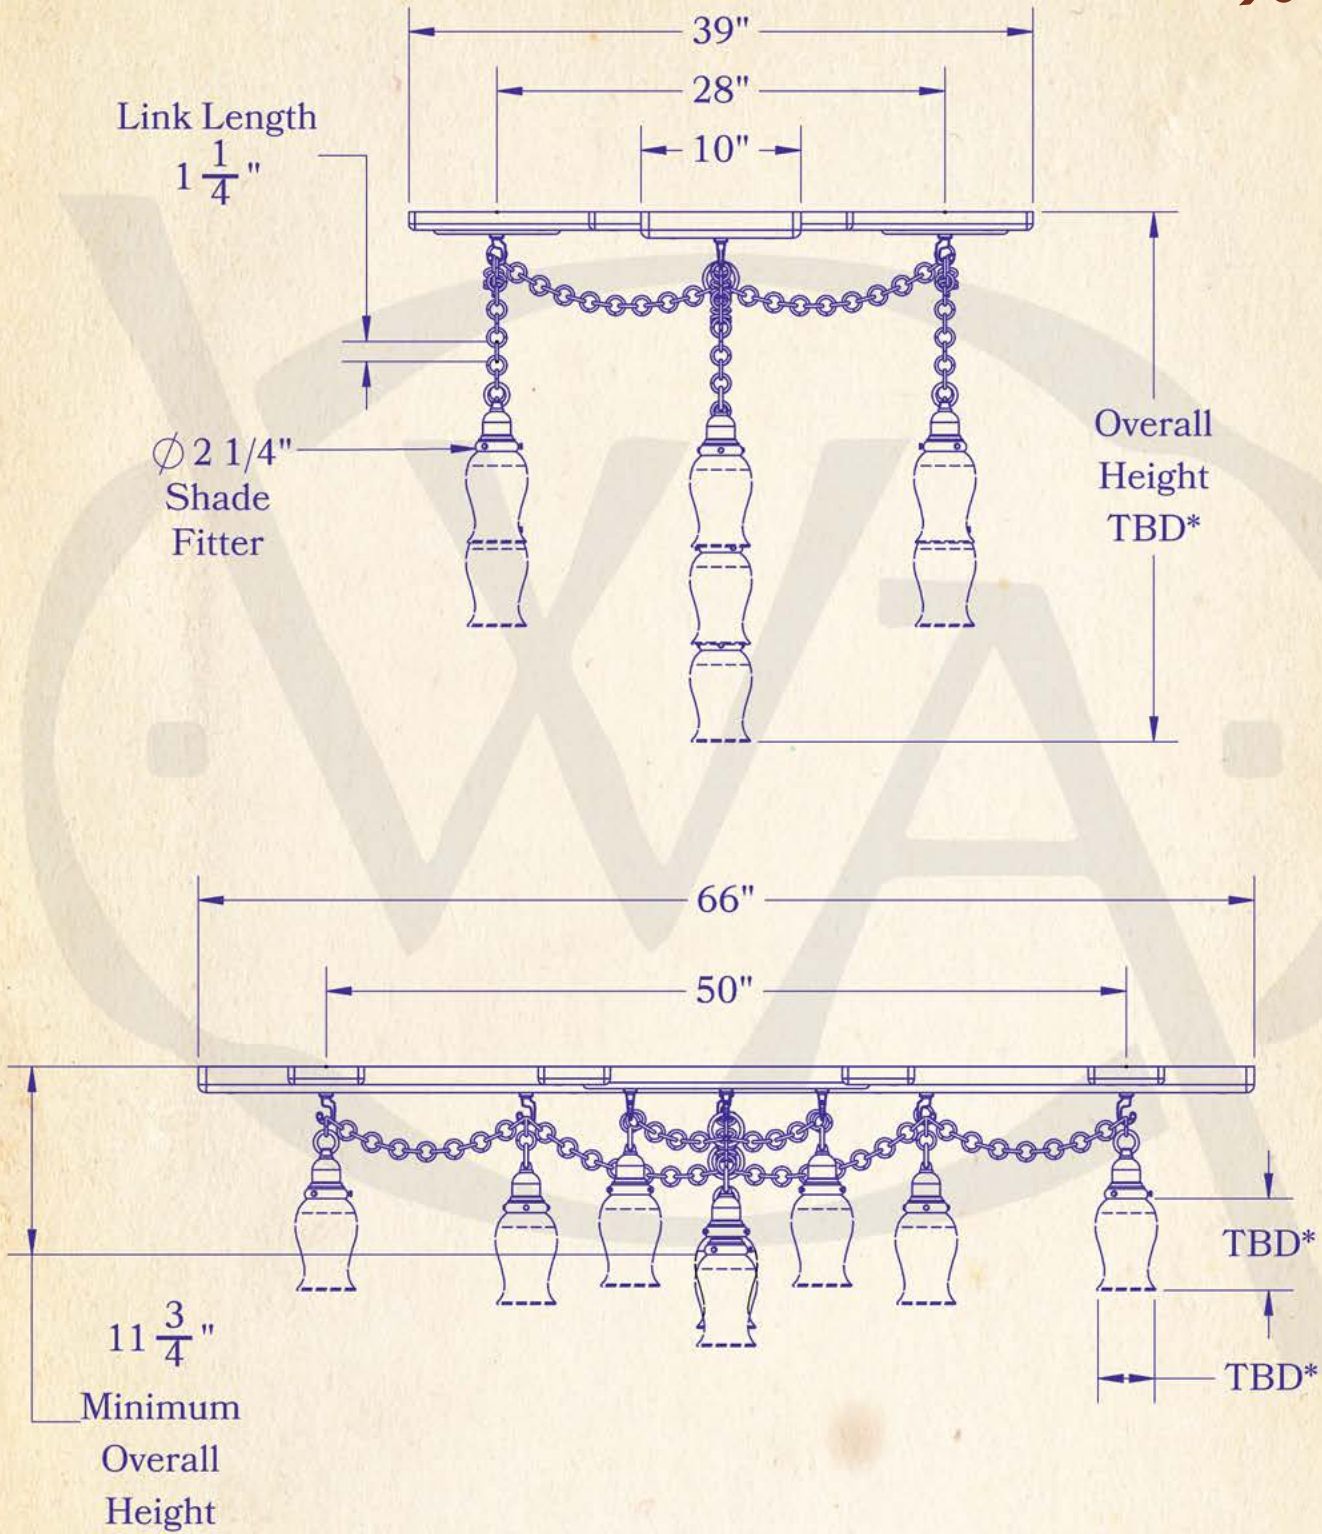

NINE-HUNDRED-SEVENTY-FIVE-NORTH-ENTERPRISE-STREET-ORANGE-CALIFORNIA

Final Dimensions
Determined by Shade Size

*TBD: To Be Determined

LAMP BASE	Medium Base (E26)	TITLE	DUNCAN-IRWIN HOUSE Flush Mount Ceiling Light
MAX WATTAGE	11-60W	PRODUCT NO.	9046-211
VOLTAGE	120V		
UL RATING	Dr ₅		

DIMENSIONS

Width	39" x 66"
Height (without shade)	11 3/4"
Ceiling Mounting Plate	39" x 66"
Socket Style	Round Shell (RN)
Shade Fitter Size	2 1/4"

ELECTRICAL

UL Rating	Dry
Voltage	120V
Socket Type	Medium Base - E26
Number of Light Bulbs	11
Max Wattage per Bulb	60W
LED Bulb	Supplied
Dimmable	Yes

ADDITIONAL

Manufacturer	Old California
Mounting Location	Interior
Material	Sapele

MOUNTING INSTRUCTIONS
AVAILABLE SOON

PLEASE CALL 800.577.6679
FOR OUR CURRENT VERSIONS