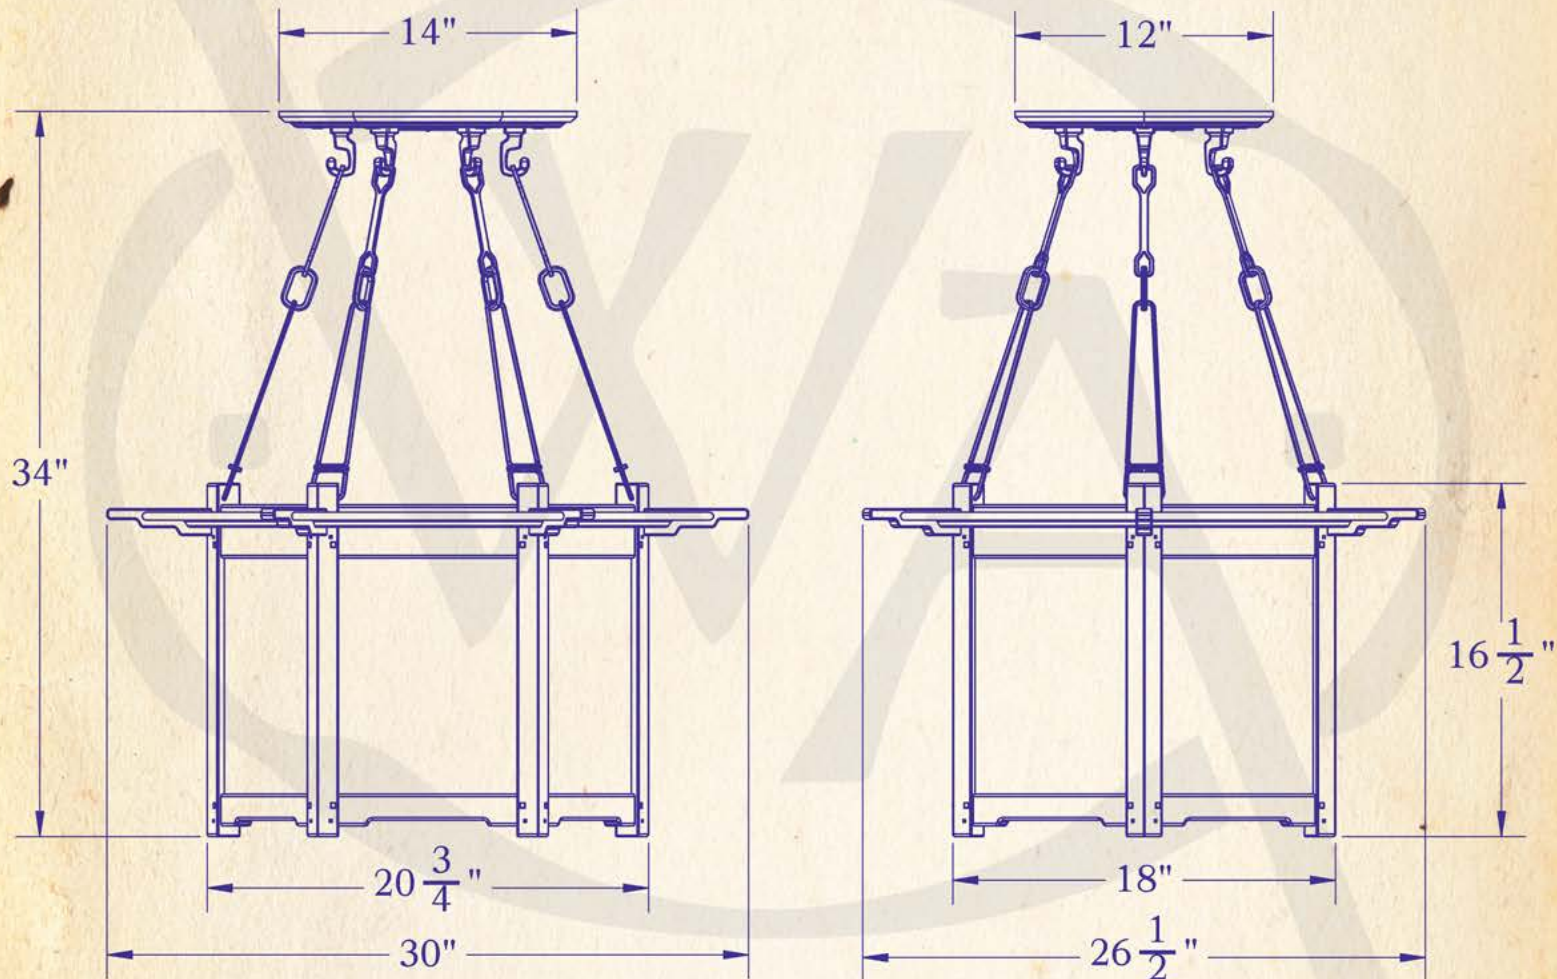

NINE-HUNDRED-SEVENTY-FIVE-NORTH-ENTERPRISE-STREET-ORANGE-CALIFORNIA

Medium

Contact us for Longer Lengths or Custom Mounting Options

LAMP BASE	Medium Base (E26)	TITLE	CVLBERTSON HOUSE
MAX WATTAGE	2-60W		Wood Chandelier
VOLTAGE	120V	PRODUCT NO.	
UL RATING	Dry		

DIMENSIONS

Roof Width	30" x 26 1/2"
Body Width	20 3/4" x 18"
Lantern Height	16 1/2"
Minimum Height	34"
Canopy	14" x 12"

ELECTRICAL

UL Rating	Dry
Voltage	120v
Socket Type	Medium Base - E26
Number of Light Bulbs	2
Max Wattage per Bulb	60w
LED Bulb	Supplied
Dimmable	Yes