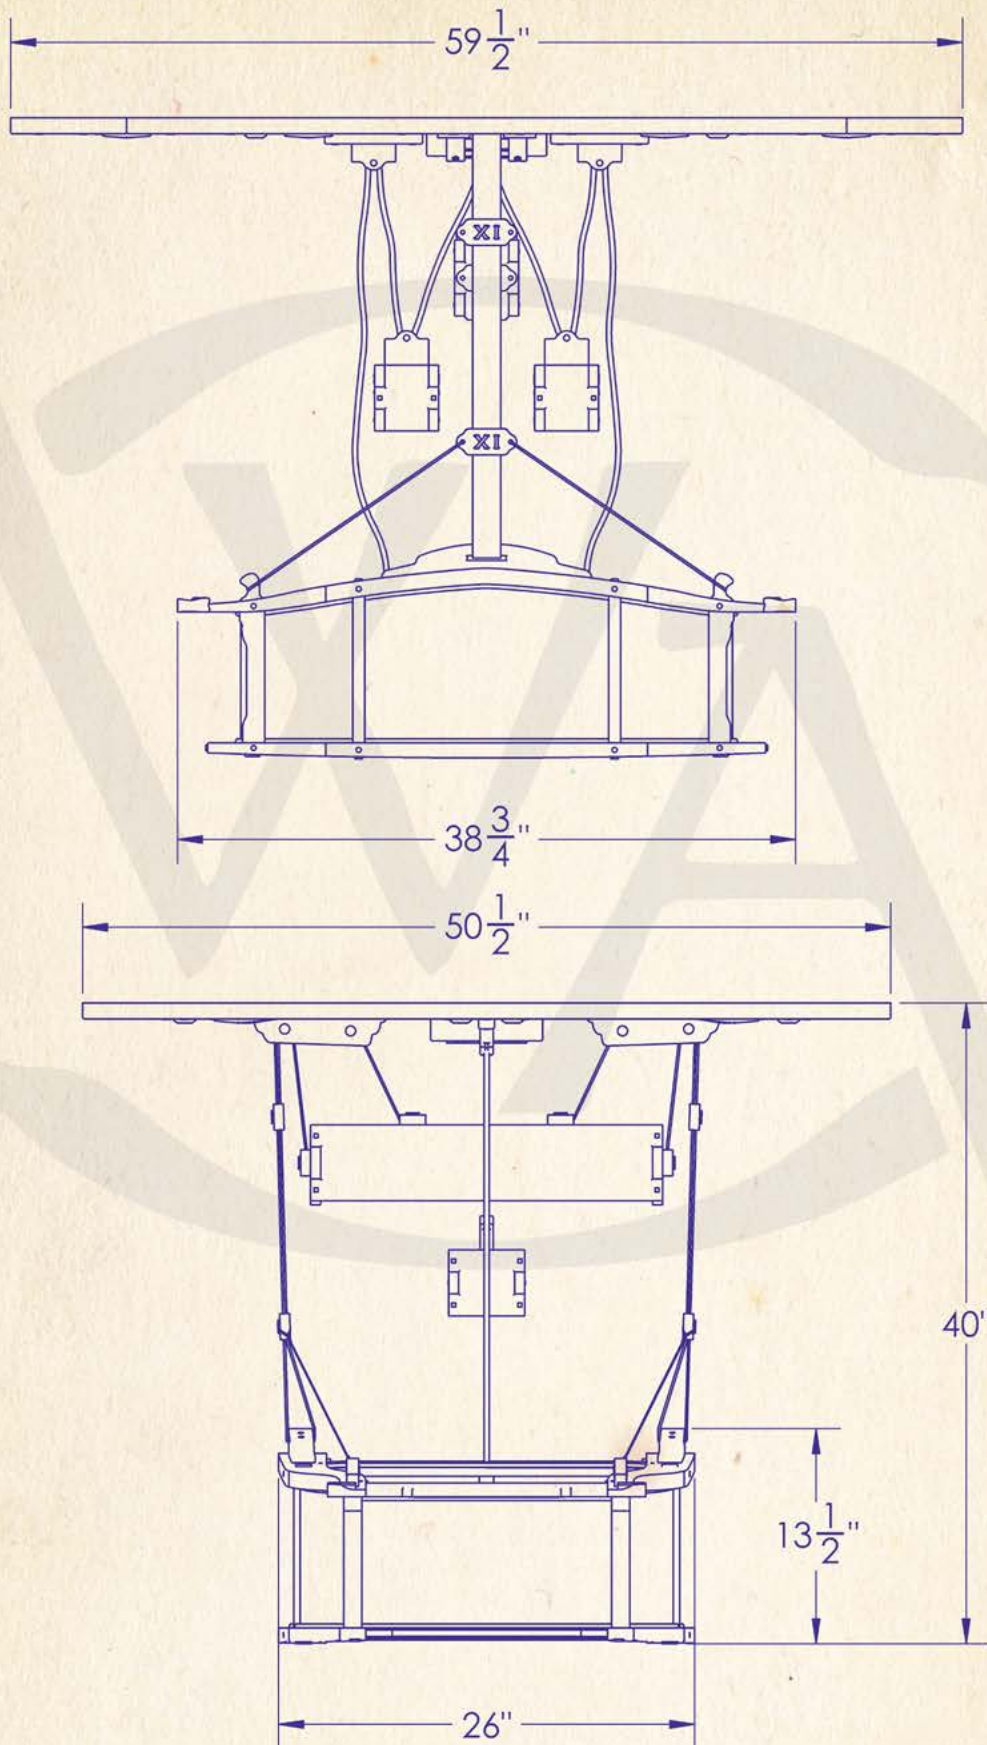

NINE-HUNDRED-SEVENTY-FIVE-NORTH-ENTERPRISE-STREET-ORANGE-CALIFORNIA

LAMP BASE	Medium Base (E26)
MAX WATTAGE	4-100W
VOLTAGE	120V
UL RATING	Dry

TITLE
ROBINSON HOUSE
Stained Glass Chandelier

PRODUCT NO.

9062-24

DIMENSIONS

Body Width	38 3/4" x 26"
Lantern Height	13 1/2"
Minimum Height	40"
Canopy	59 1/2" x 50 1/2"

ELECTRICAL

UL Rating	Dry
Voltage	120v
Socket Type	Medium Base - E26
Number of Light Bulbs	4
Max Wattage per Bulb	100w
LED Bulb	Supplied
Dimmable	Yes