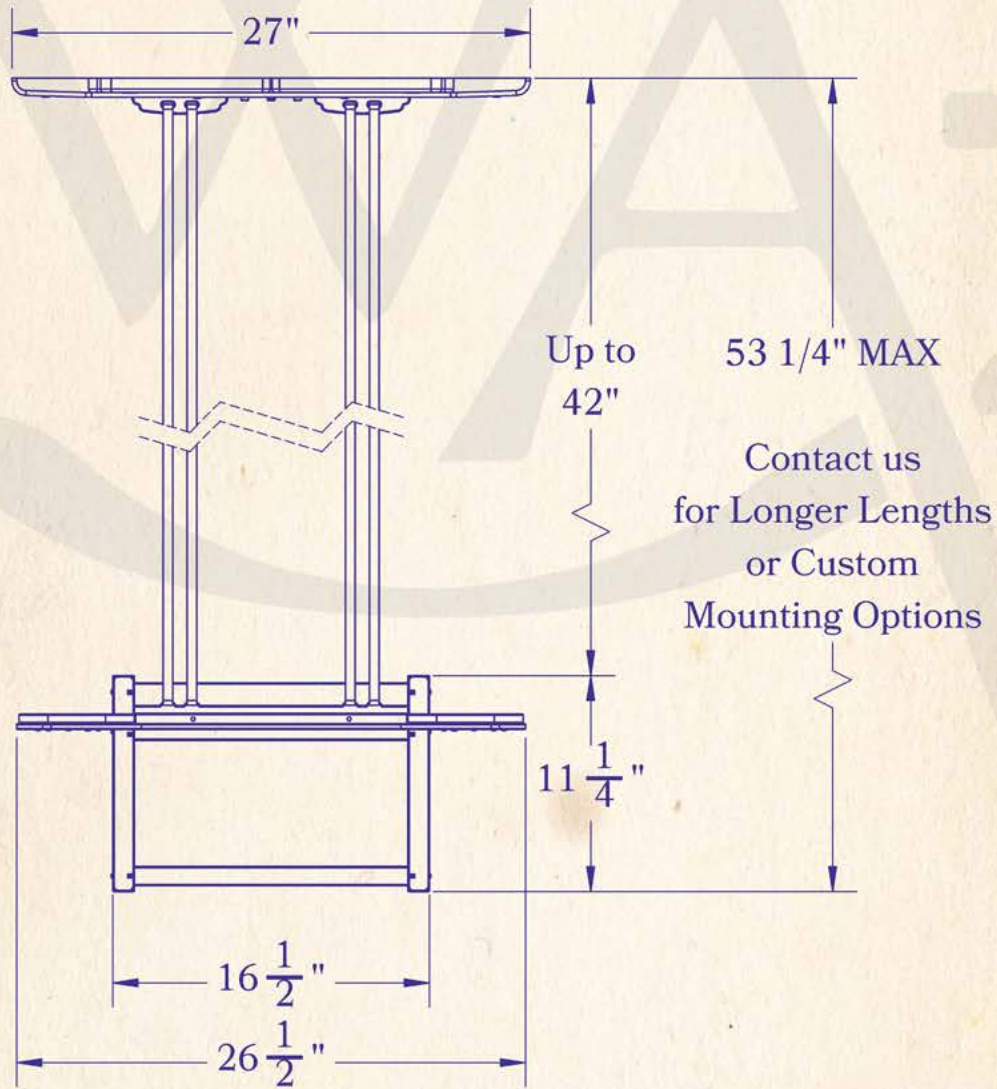

LAMP BASE	Medium Base (E26)	TITLE	GAMBLE HOUSE Wood Chandelier
MAX WATTAGE	4-60W	PRODUCT NO.	<b>9082-24</b>
VOLTAGE	120V		
UL RATING	Dry		

**PROPRIETARY AND CONFIDENTIAL**  
The information contained in this drawing is the sole property of Old California. Any reproduction in part or as a whole without written permission from Old California is prohibited.

---

**DIMENSIONS**

---

Roof Width	36 1/2" x 26 1/2"
Body Width	25 1/2" x 16 1/2"
Lantern Height	11 1/4"
Minimum Height	20"
Canopy	44 1/2" x 27"

---

**ELECTRICAL**

---

UL Rating	Dry
Voltage	120v
Socket Type	Medium Base - E26
Number of Light Bulbs	4
Max Wattage per Bulb	60w
LED Bulb	Supplied
Dimmable	Yes