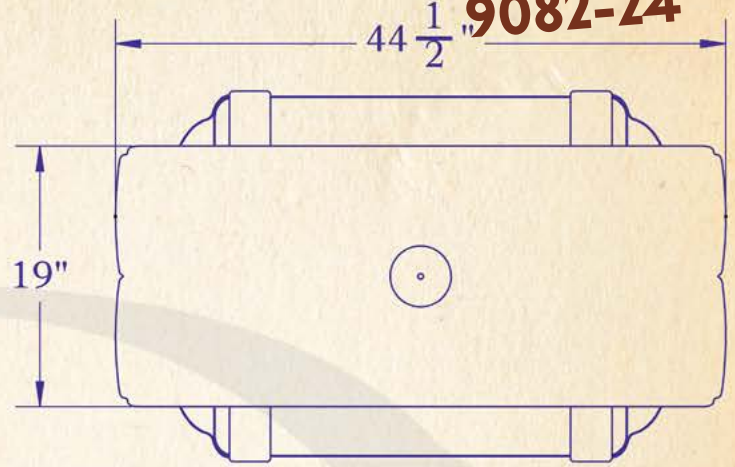

LAMP BASE	Medium Base (E26)	TITLE	GAMBLE HOUSE Wood Chandelier
MAX WATTAGE	4-60W	PRODUCT NO.	<b>9082-24</b>
VOLTAGE	120V		
UL RATING	Dry		

**PROPRIETARY AND CONFIDENTIAL**  
The information contained in this drawing is the sole property of Old California. Any reproduction in part or as a whole without written permission from Old California is prohibited.

---

**DIMENSIONS**

---

Roof Width	36 1/2" x 26 1/2"
Body Width	25 1/2" x 16 1/2"
Lantern Height	11 1/4"
Minimum Height	20"
Canopy	44 1/2" x 27"

---

**ELECTRICAL**

---

UL Rating	Dry
Voltage	120v
Socket Type	Medium Base - E26
Number of Light Bulbs	4
Max Wattage per Bulb	60w
LED Bulb	Supplied
Dimmable	Yes