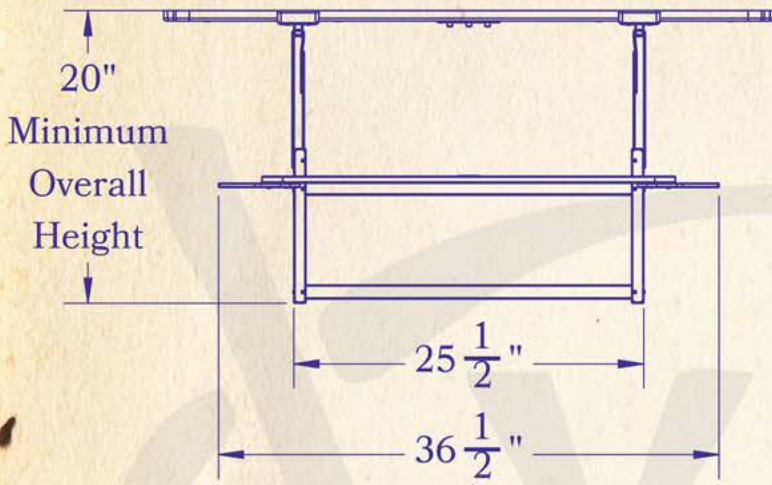

LAMP BASE	Medium Base (E26)	TITLE	GAMBLE HOUSE Wood Chandelier
MAX WATTAGE	4-60W	PRODUCT NO.	<b>9082-24</b>
VOLTAGE	120V		
UL RATING	Dry		

**PROPRIETARY AND CONFIDENTIAL**  
The information contained in this drawing is the sole property of Old California. Any reproduction in part or as a whole without written permission from Old California is prohibited.

---

**DIMENSIONS**

---

Roof Width	36 1/2" x 26 1/2"
Body Width	25 1/2" x 16 1/2"
Lantern Height	11 1/4"
Minimum Height	20"
Canopy	44 1/2" x 27"

---

**ELECTRICAL**

---

UL Rating	Dry
Voltage	120v
Socket Type	Medium Base - E26
Number of Light Bulbs	4
Max Wattage per Bulb	60w
LED Bulb	Supplied
Dimmable	Yes