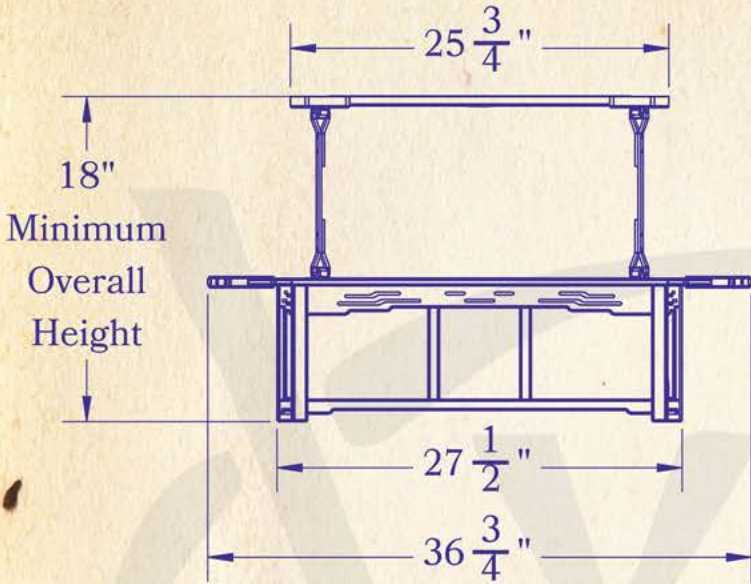

LAMP BASE	Medium Base (E26)
MAX WATTAGE	4-60W
VOLTAGE	120V
UL RATING	Dr_Y

TITLE WENTWORTH AVE.
COLLECTION
Flush Wood Stained Gls

PRODUCT NO.

9092-24

PROPRIETARY AND CONFIDENTIAL
The information contained in this drawing is the sole property of Old California. Any reproduction in part or as a whole without written permission from Old California is prohibited.