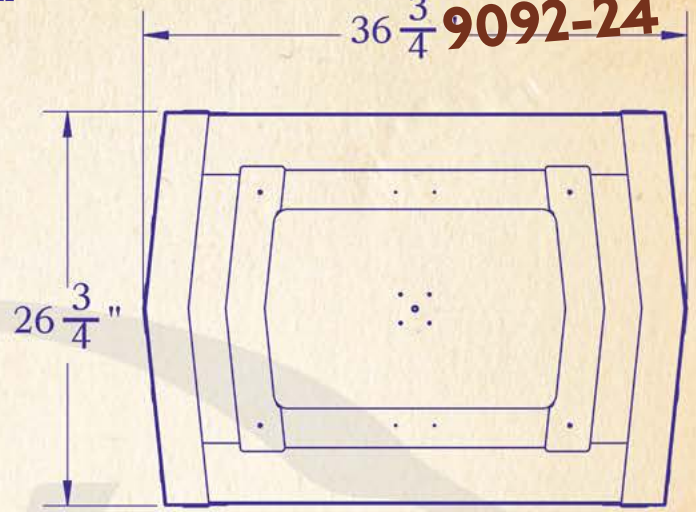

NINE-HUNDRED-SEVENTY-FIVE-NORTH-ENTERPRISE-STREET-ORANGE-CALIFORNIA

| | |
|-------------|-------------------|
| LAMP BASE | Medium Base (E26) |
| MAX WATTAGE | 4-60W |
| VOLTAGE | 120V |
| UL RATING | Dr _Y |

TITLE WENTWORTH AVE.
COLLECTION
Flush Wood Stained Gls

PRODUCT NO.

9092-24

PROPRIETARY AND CONFIDENTIAL
The information contained in this drawing is the sole property of Old California. Any reproduction in part or as a whole without written permission from Old California is prohibited.

DIMENSIONS

| | |
|----------------|-------------------|
| Roof Width | 36 3/4" X 26 3/4" |
| Body Width | 27 1/2" X 21 1/2" |
| Lantern Height | 10 1/2" |
| Minimum Height | 18" |
| Canopy | 25 3/4" x 19 1/4" |