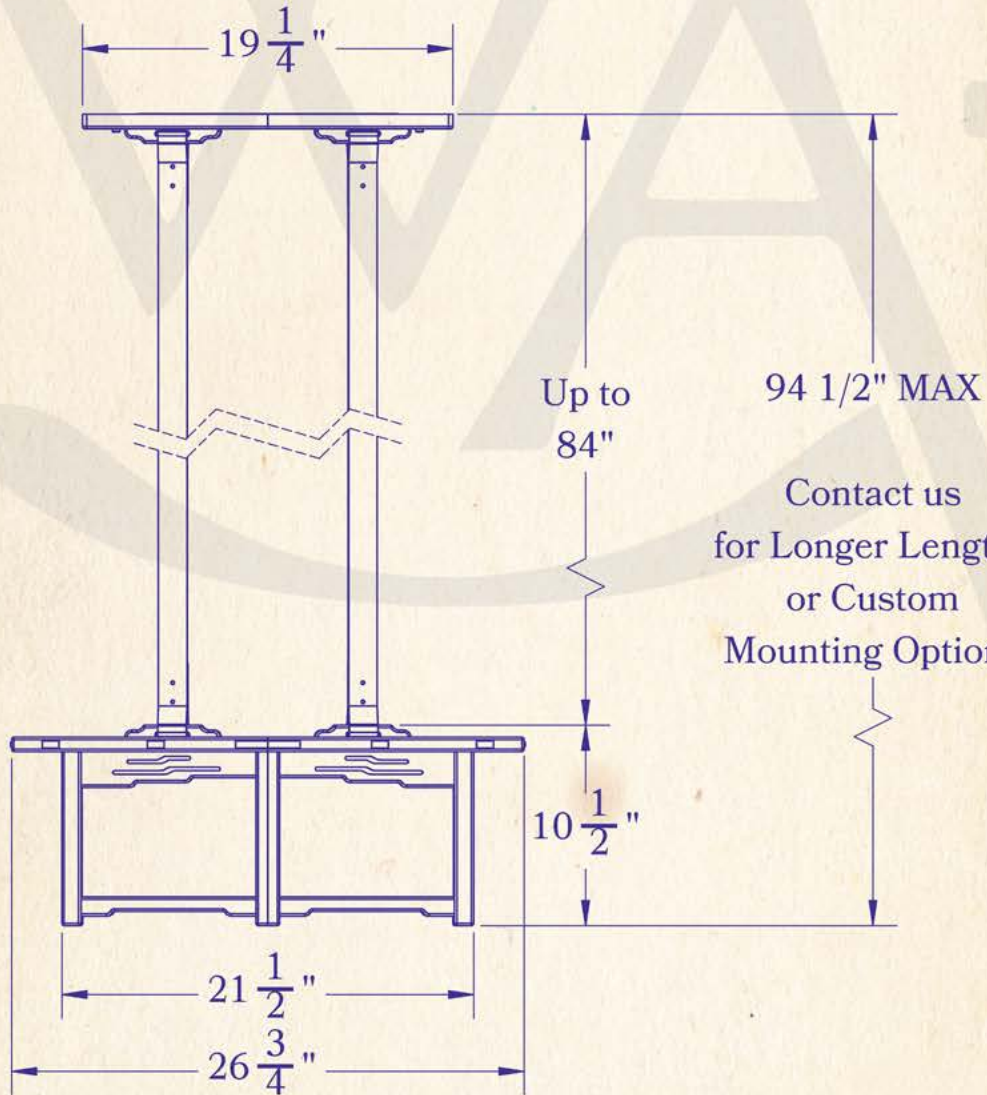

LAMP BASE	Medium Base (E26)
MAX WATTAGE	4-60W
VOLTAGE	120V
UL RATING	Dr_Y

TITLE WENTWORTH AVE.
COLLECTION
Flush Wood Stained Gls

PRODUCT NO.

9092-24

PROPRIETARY AND CONFIDENTIAL
The information contained in this drawing is the sole property of Old California. Any reproduction in part or as a whole without written permission from Old California is prohibited.