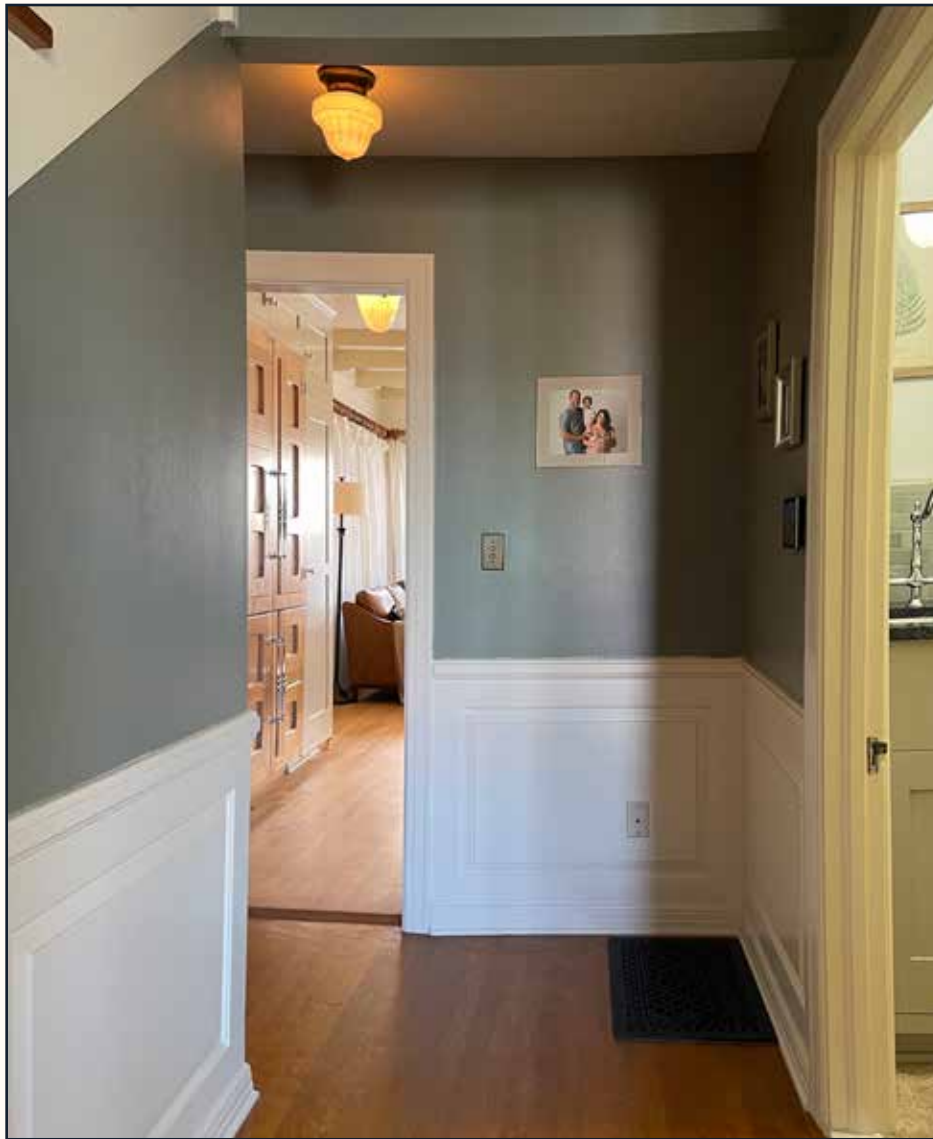

LIVING ROOM PAINTS

	Brand	Number	Name	Finish
Ceilings	Sherwin Williams	SW 7011	Natural Choice	Flat
Walls	Sherwin Williams	SW 6165	Connected Gray	Satin

DINING ROOM PAINTS

	Brand	Number	Name	Finish
Ceilings	Sherwin Williams	SW 7011	Natural Choice	Flat
Walls	Sherwin Williams	SW 6165	Connected Gray	Satin