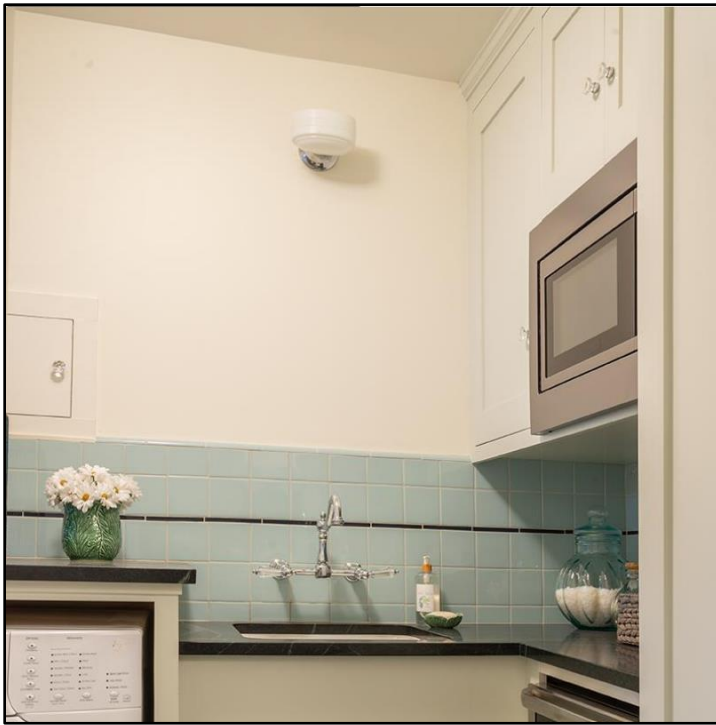

LAUNDRY ROOM PAINT

	Color	Finish	Brand	Number
Ceiling	Whitetail	Satin/Egg Shell	Sherwin Williams	SW-7103
Cabinets	Nonchalant White	Semi-Gloss	Sherwin Williams	SW-6161
Walls/Woodwork/Casing/ Trim	Ivory Tusk	Semi-Gloss	Sherwin Williams	SW-1403

LAUNDRY ROOM FLOORING

	Product	Brand
Flooring	Fresco Sage #3891	Forbo
Flooring	Real Black #2939	Forbo

LAUNDRY FIXTURES AND HARDWARE

	Finish	Vendor	Model
Faucet	Polished Chrome	Kingston Brass	KS1241WLL
Sink	White	Kohler	K-6587-0